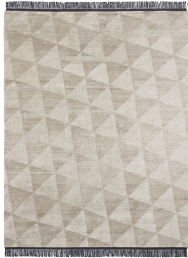

COATES PLACE

COATES PLACE

COATES PLACE

MODEL

*Coates Place Yellow
Binding*

*Coates Place Black
Fringes*

COLOR

Standard - Yellow binding

Standard - Black fringes

DIMENSIONS

230 x 300 cm

230 x 300 cm cm

MATERIALS

*Himalayan wool, silk and
aloe*

*Himalayan wool, silk and
aloe*

QUALITY