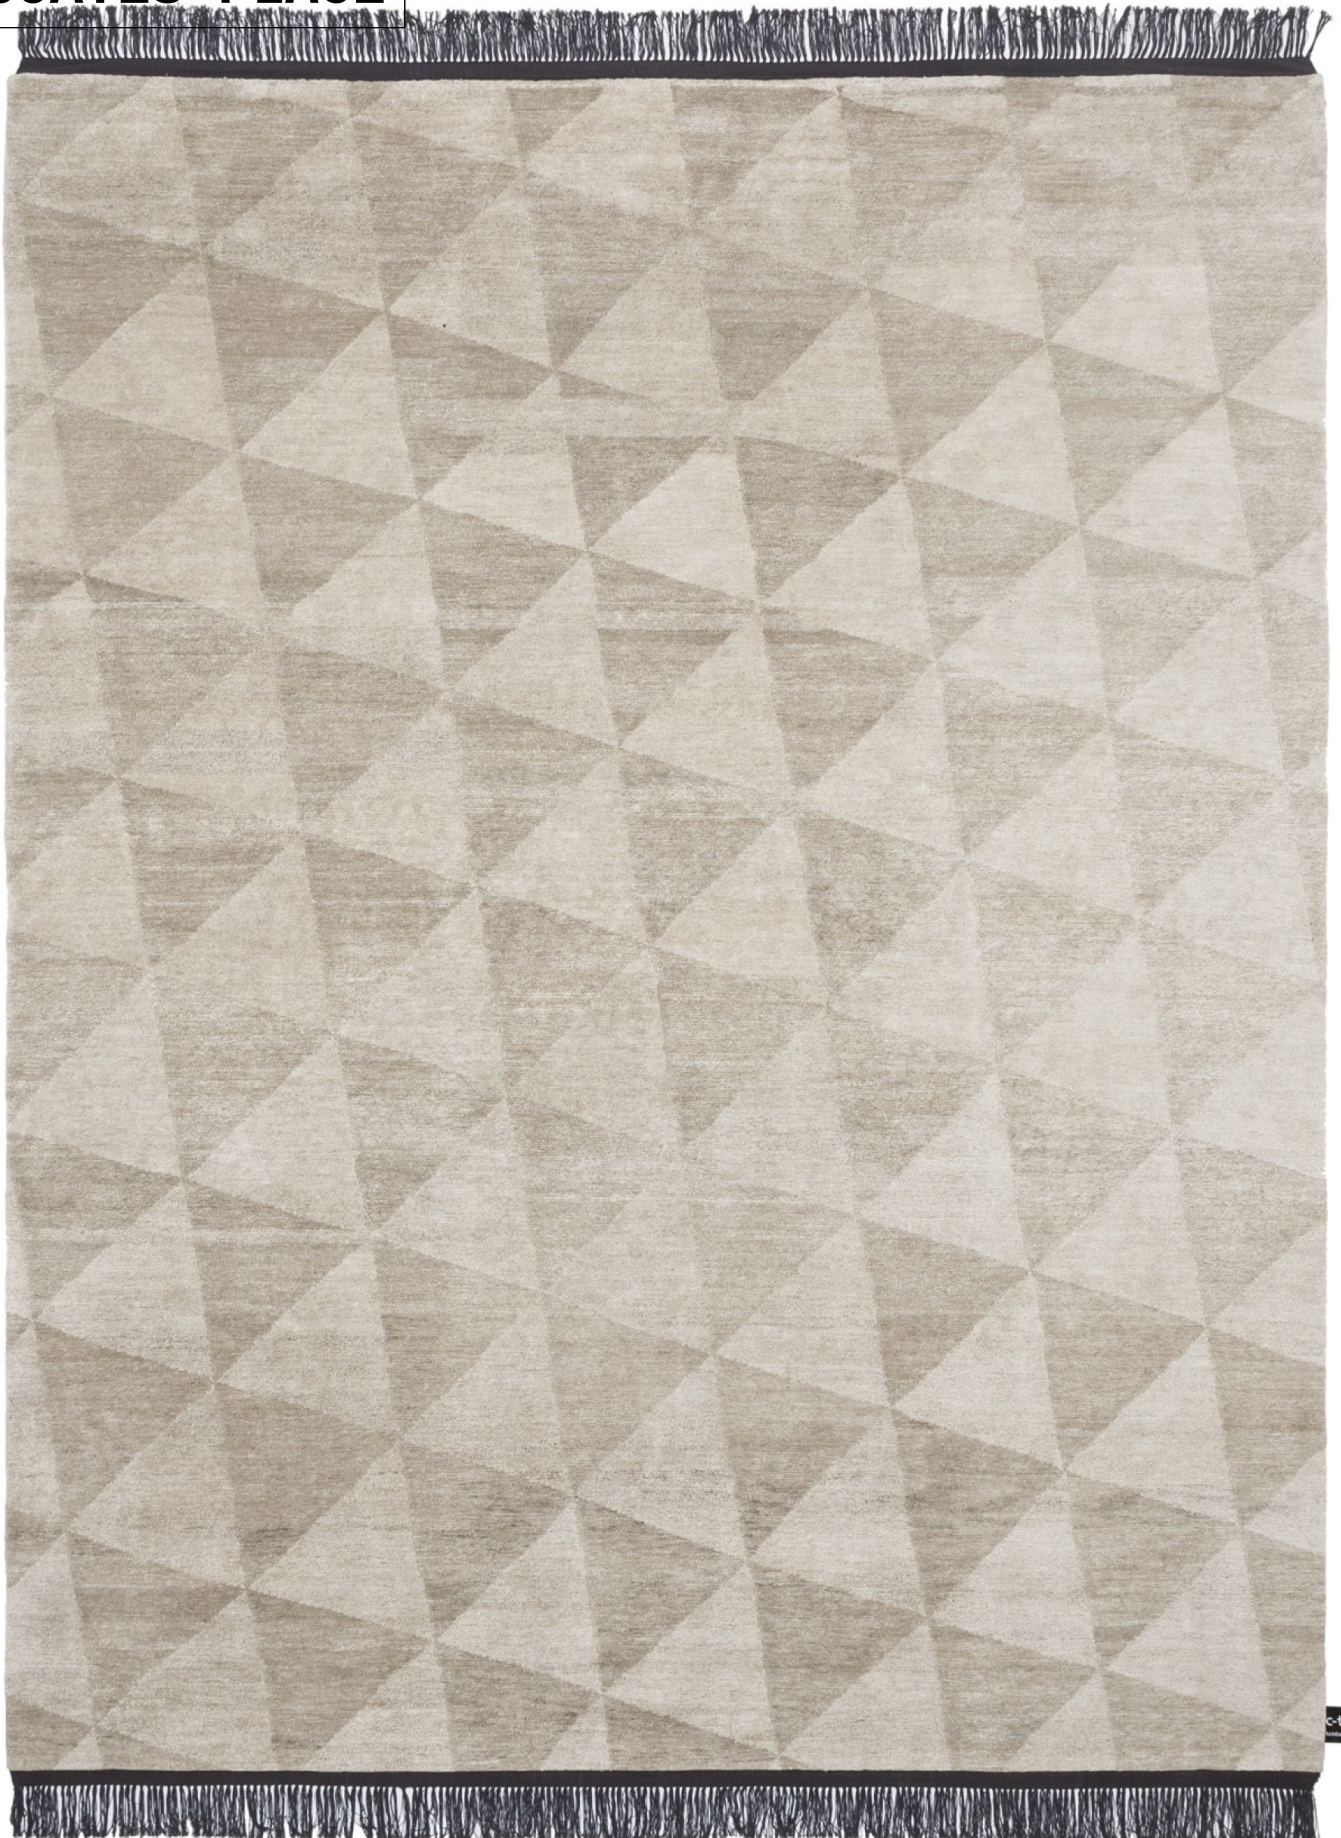

COATES PLACE

COATES PLACE

COATES PLACE

MODEL

*Coates Place Yellow
Binding*

*Coates Place Black
Fringes*

COLOR

Standard - Yellow binding

Standard - Black fringes

DIMENSIONS

230 x 300 cm

230 x 300 cm cm

MATERIALS

*Himalayan wool, silk and
aloe*

*Himalayan wool, silk and
aloe*

QUALITY

*A+ (152.000 knots / sqm
approx.)*

*A+ (152.000 knots / sqm
approx.)*

CUSTOMIZATION

Size and color

Size and color