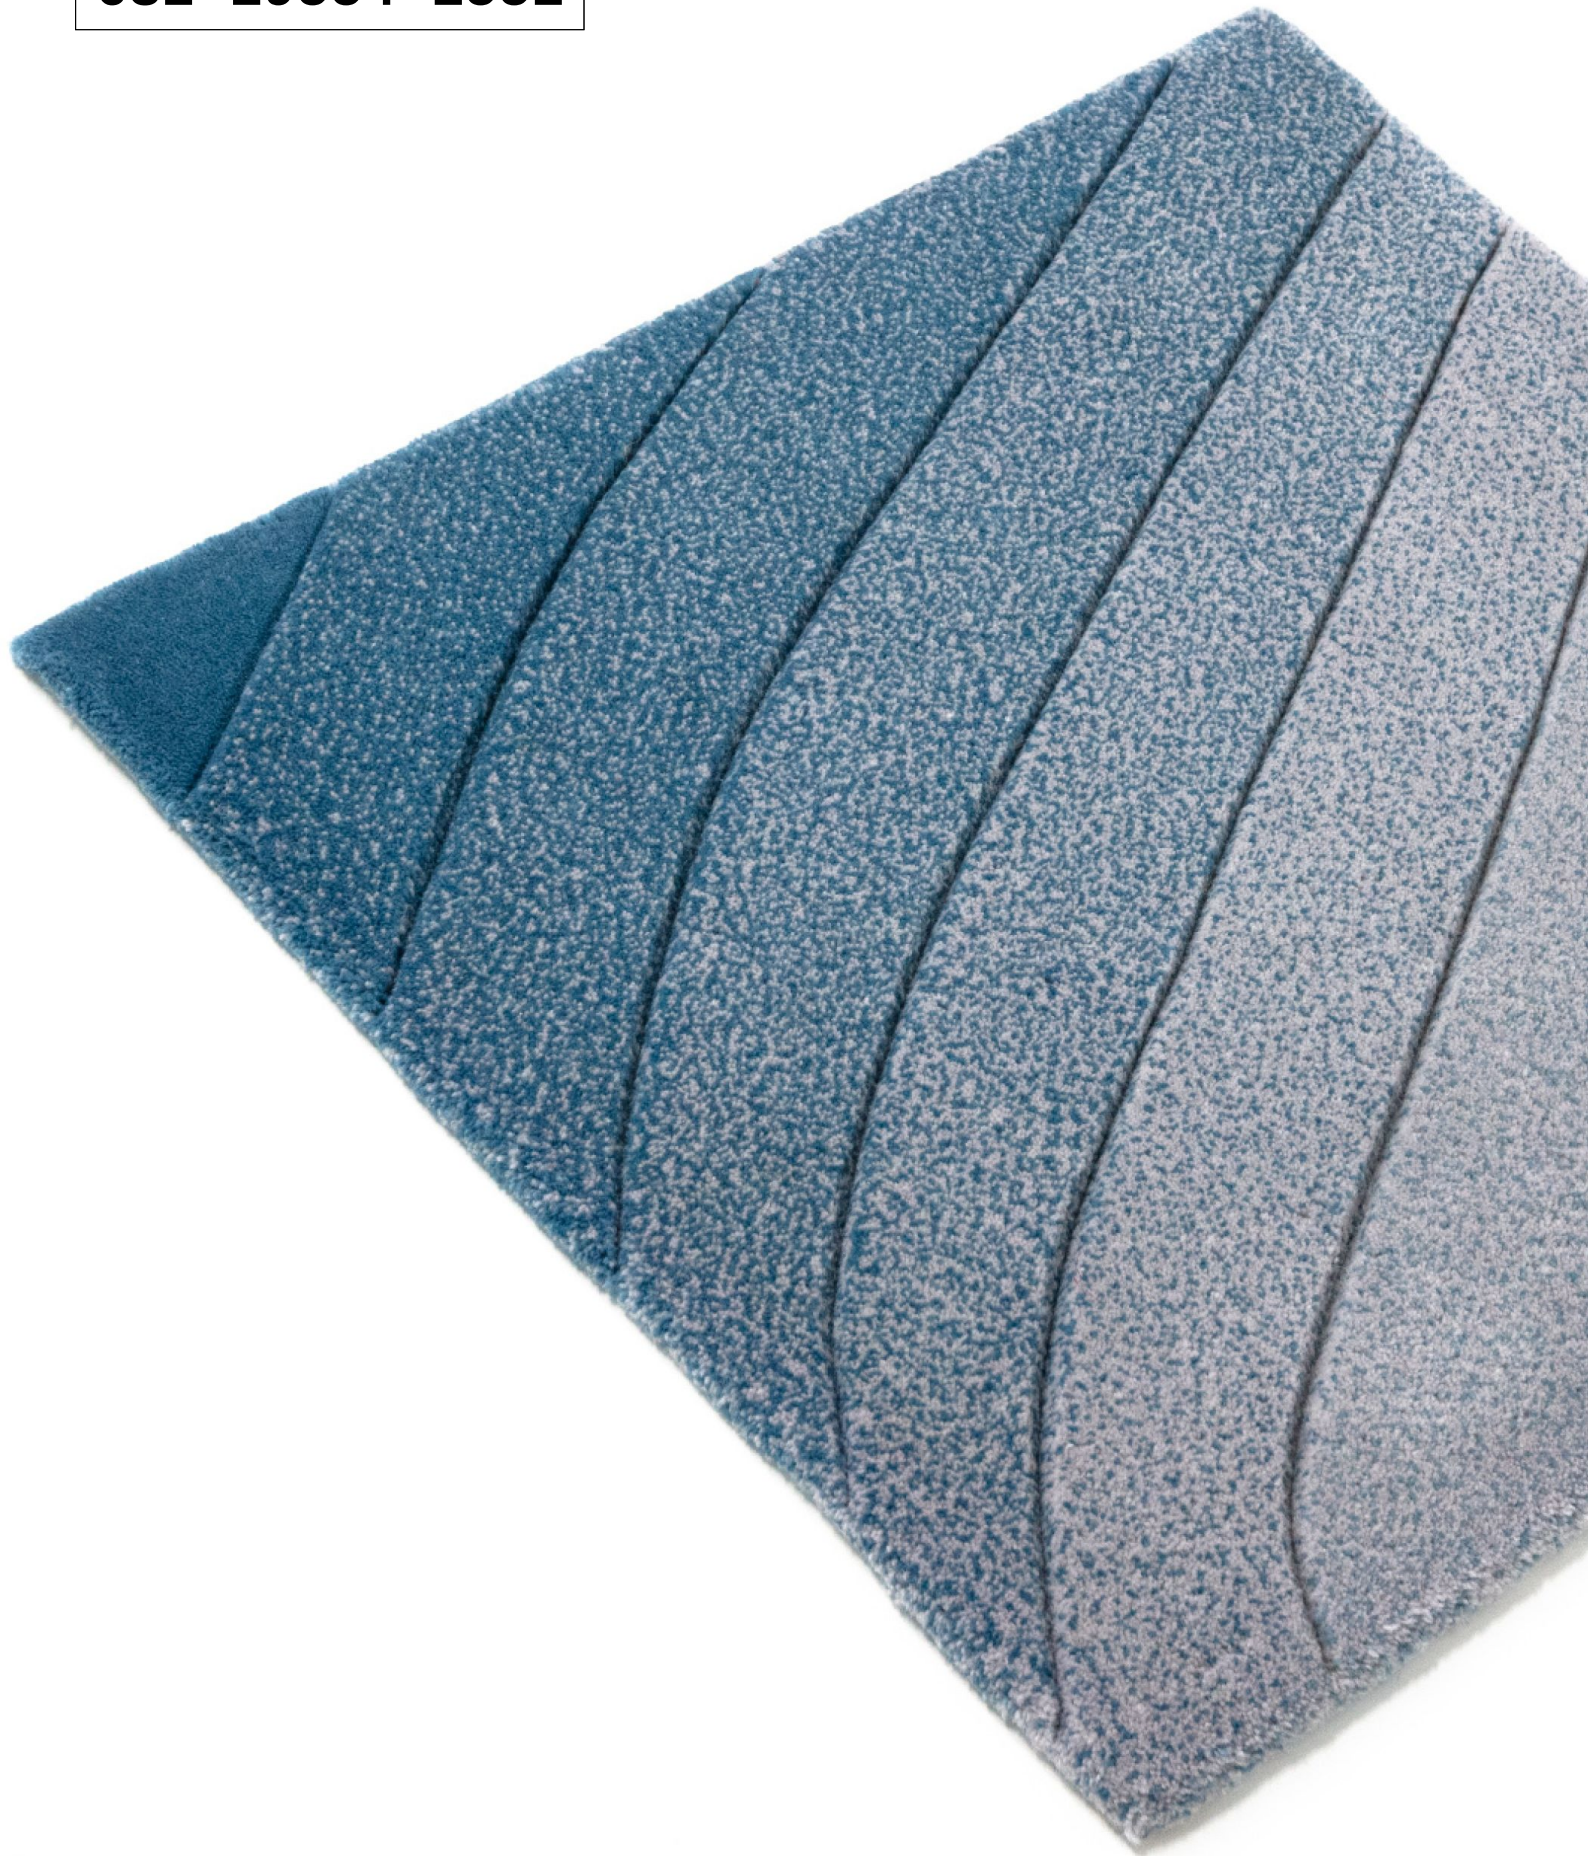

632 - 19554 - 1552

632 - 19554 - 1552

632 - 19554 - 1552

MODEL

632-19554-1552

COLOR

DIMENSIONS

50 x 50 cm | any size
available on request cm

MATERIALS

Wool

QUALITY

CUSTOMIZATION

Size and color