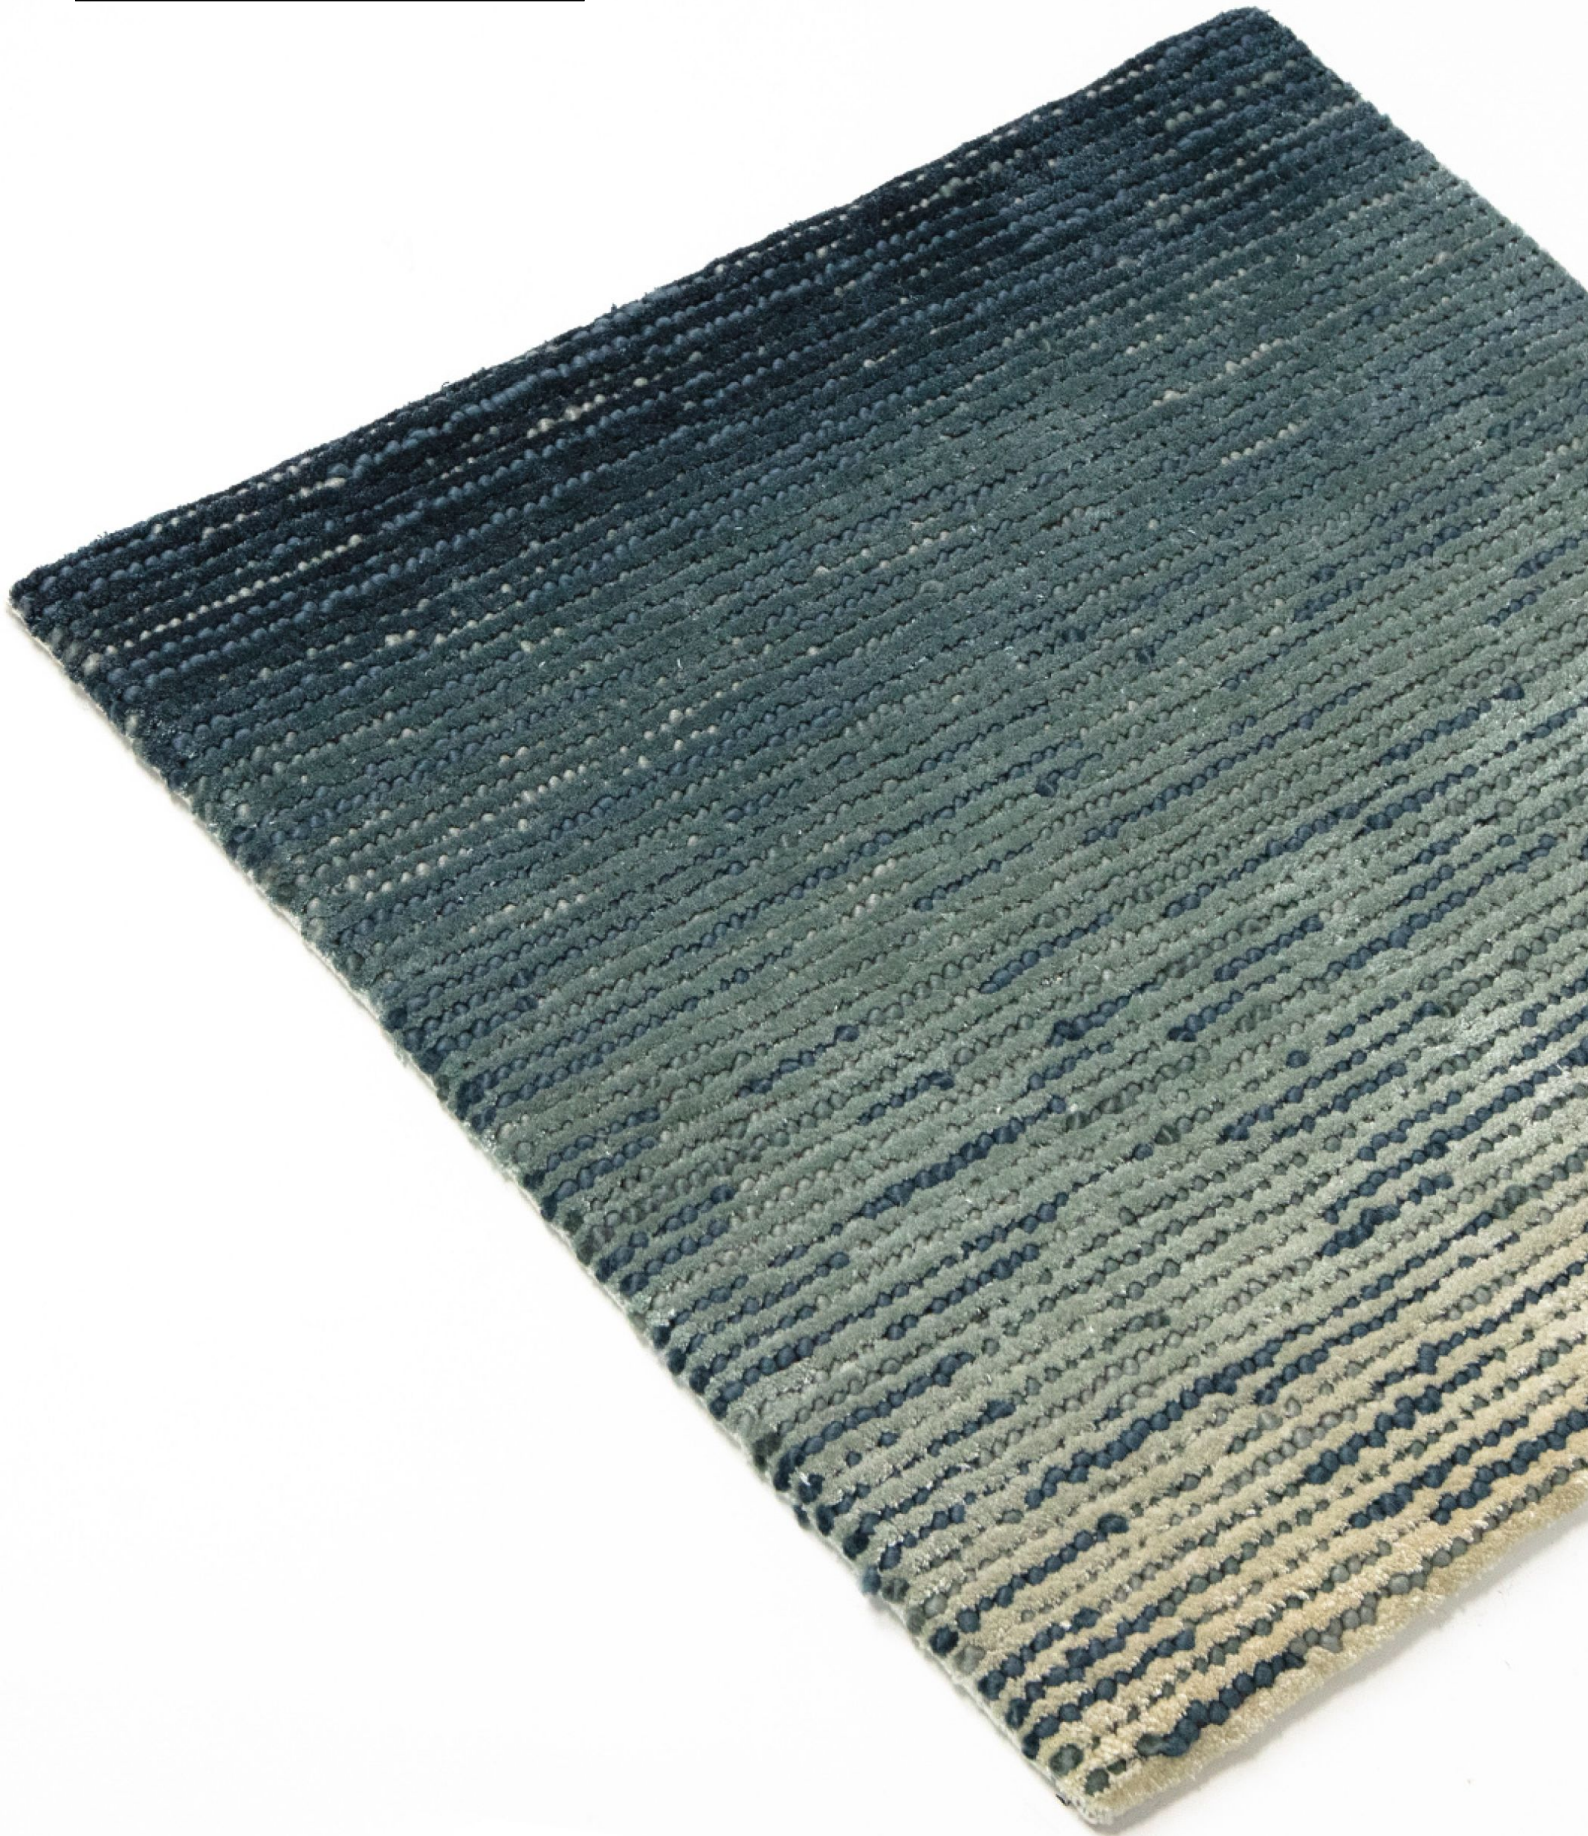

632-18720-1473

**632-18720-1473**

**632-18720-1473**

**MODEL**

---

632-18720-1473

**COLOR**

---

**DIMENSIONS**

---

50 x 50 cm | any size  
available on request cm

**MATERIALS**

---

Wool and tencel

**QUALITY**

---