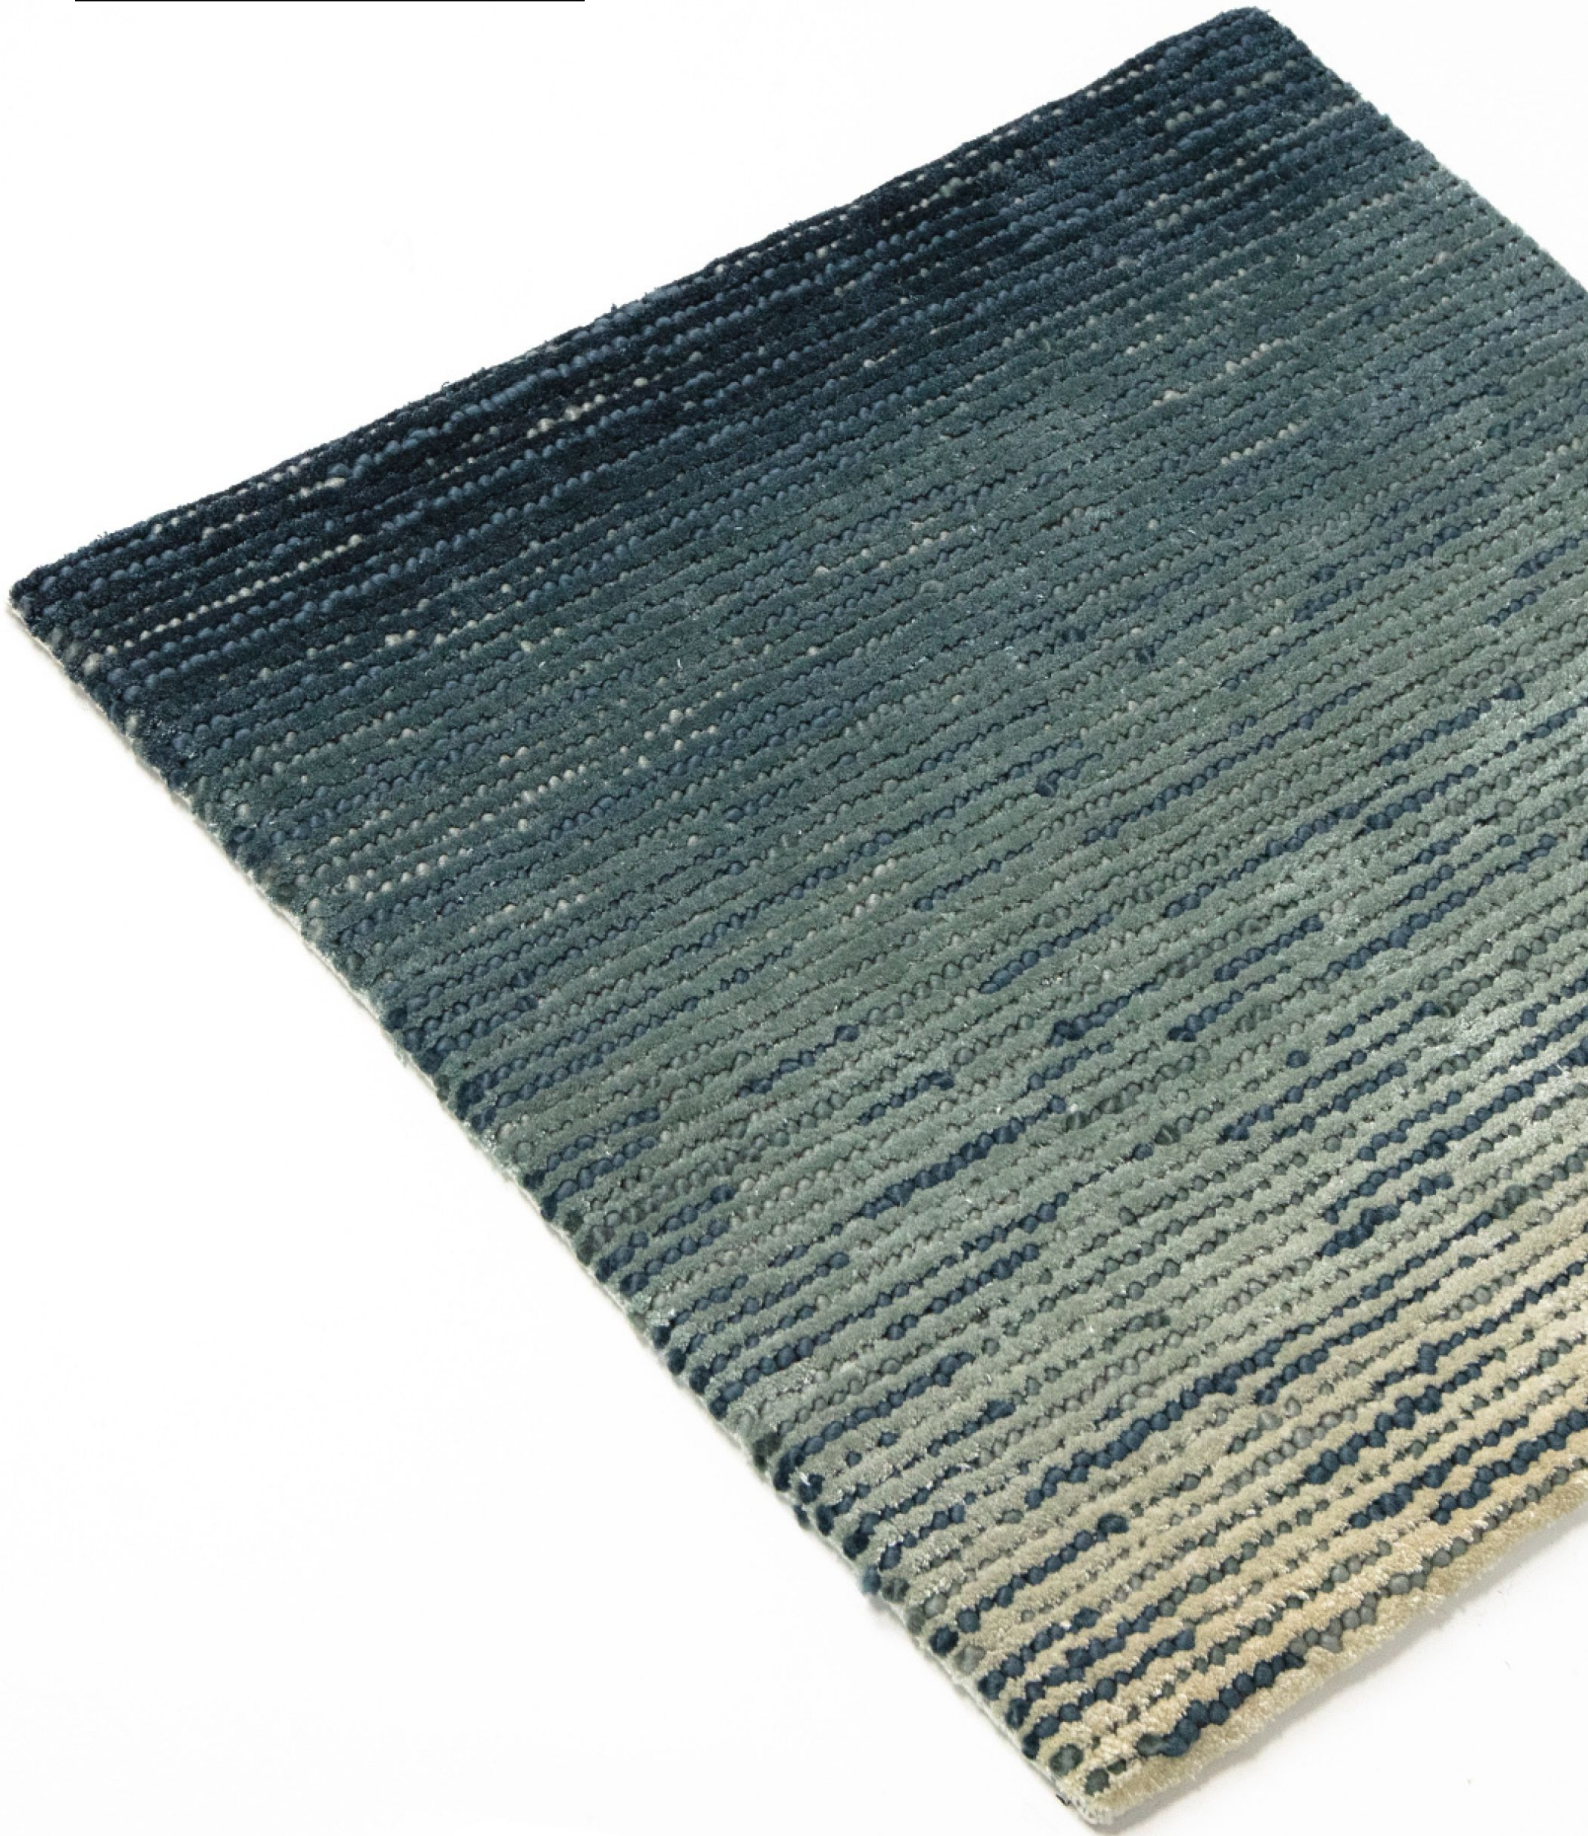

632-18720-1473

632 - 18720 - 1473

632-18720-1473

MODEL

632-18720-1473

COLOR

DIMENSIONS

50 x 50 cm | any size
available on request cm

MATERIALS

Wool and tencel

QUALITY

CUSTOMIZATION

Size and color