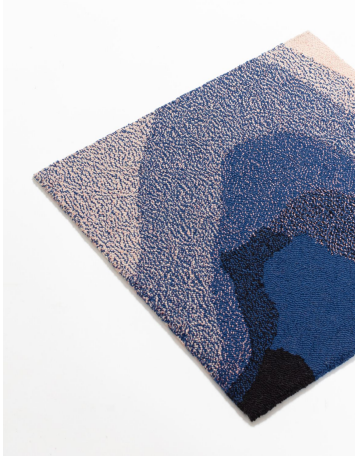

632-17737-1387

632-17737-1387

632-17737-1387

MODEL

632-17737-1387

COLOR

DIMENSIONS

50 x 50 cm | any size
available on request cm

MATERIALS

wool and viscose

QUALITY

CUSTOMIZATION

Size and color