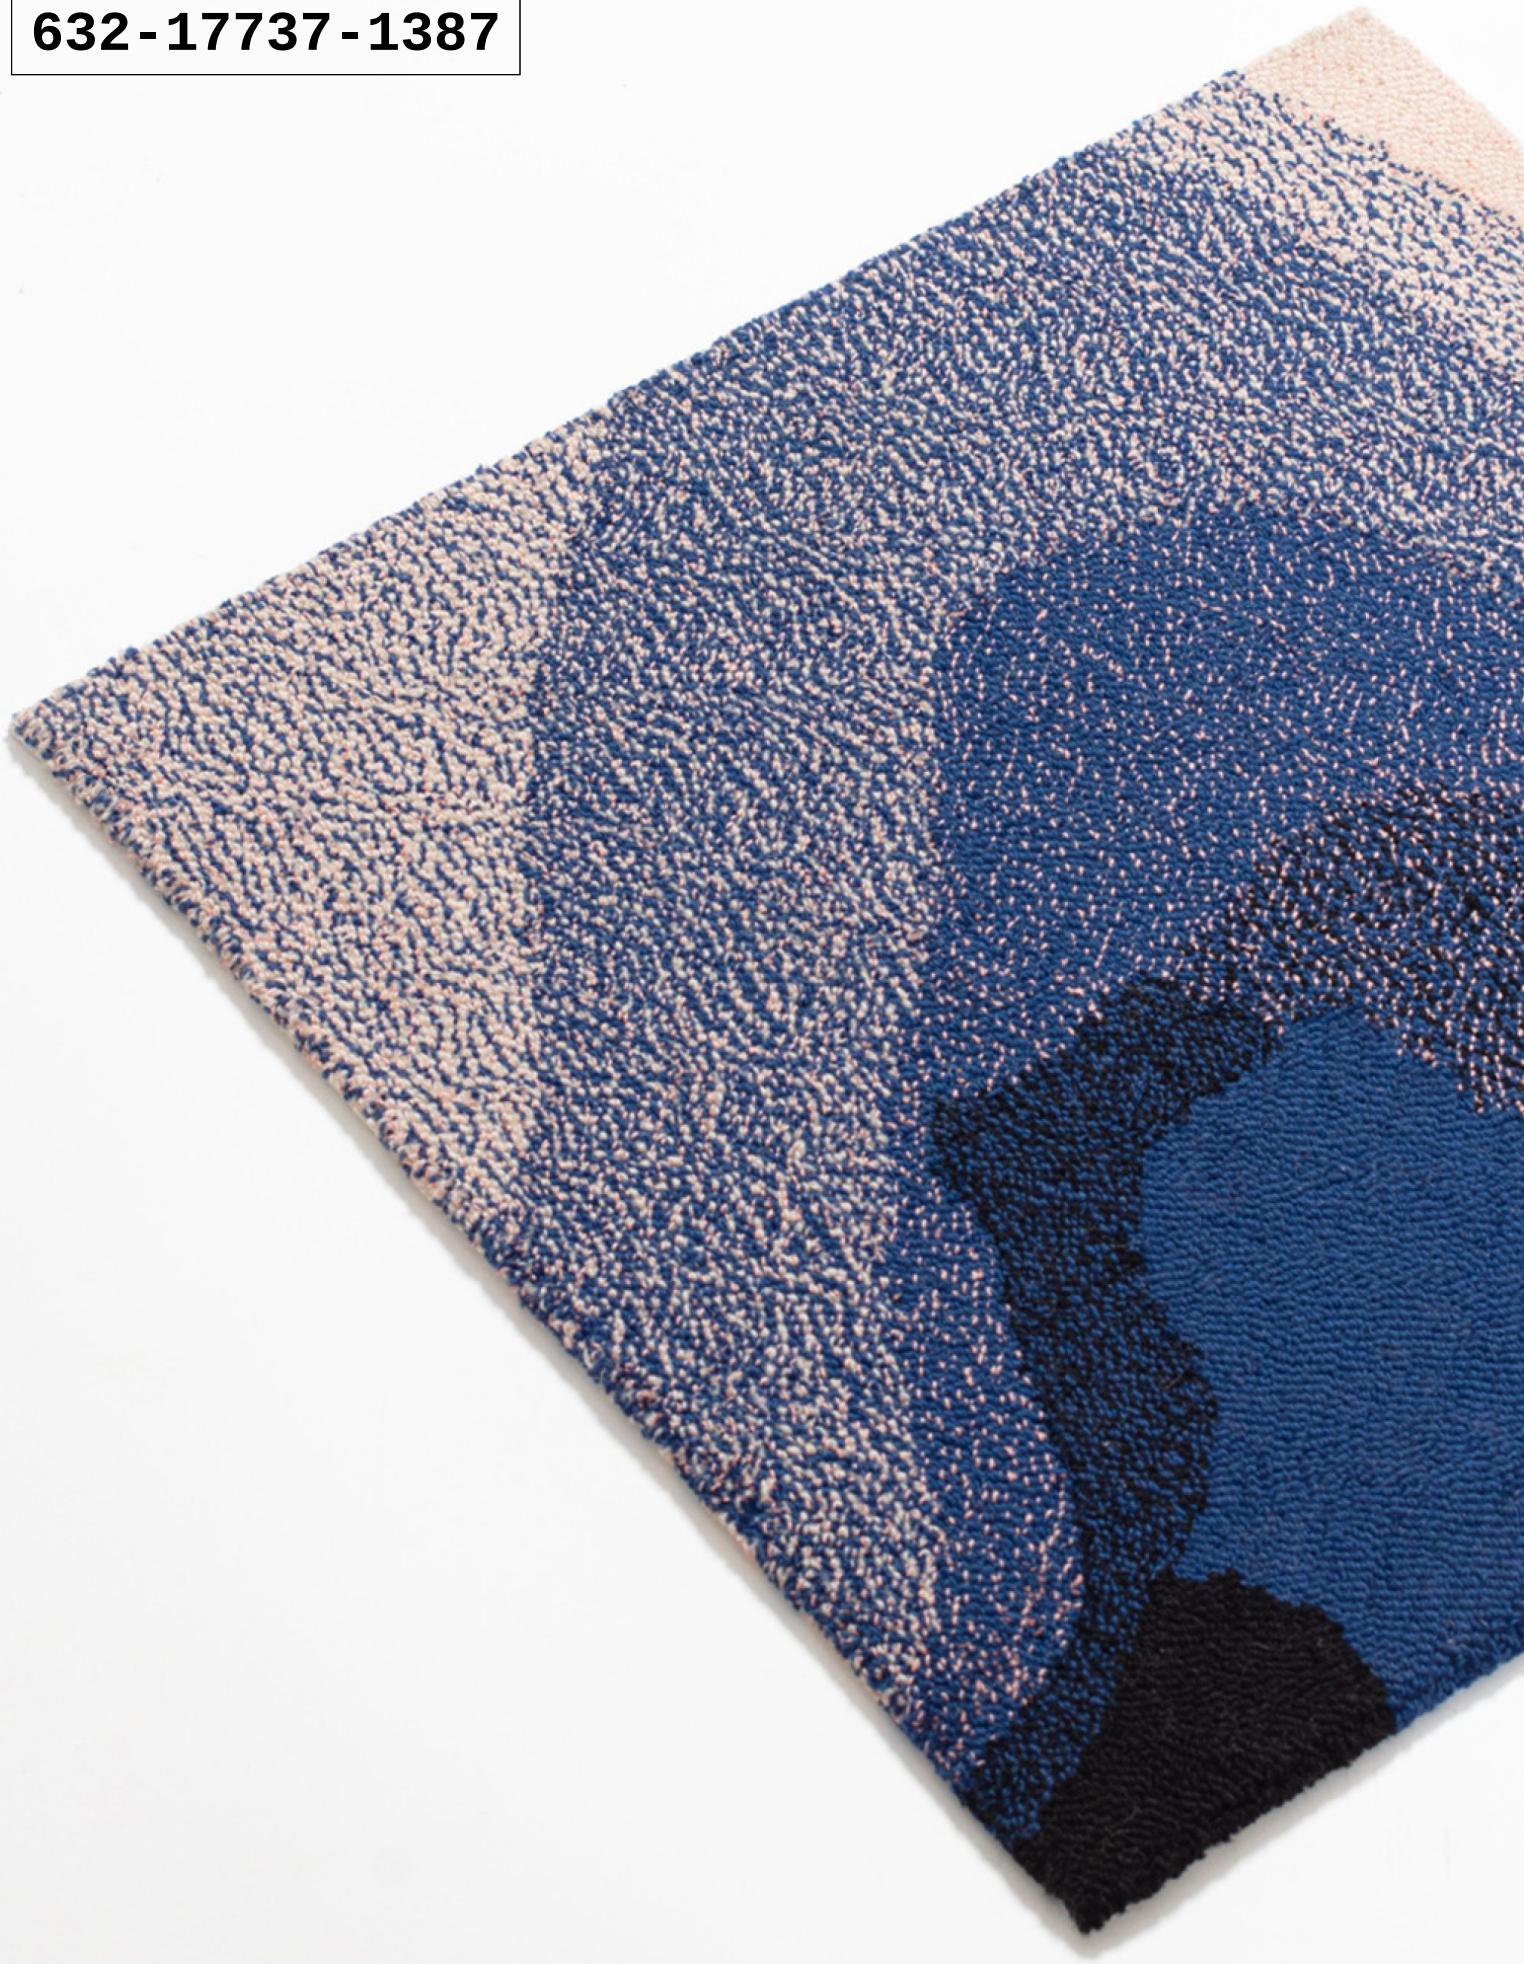

632-17737-1387

632-17737-1387

632-17737-1387

MODEL

632-17737-1387

COLOR

DIMENSIONS

50 x 50 cm | any size
available on request cm

MATERIALS

wool and viscose

QUALITY

CUSTOMIZATION

Size and color