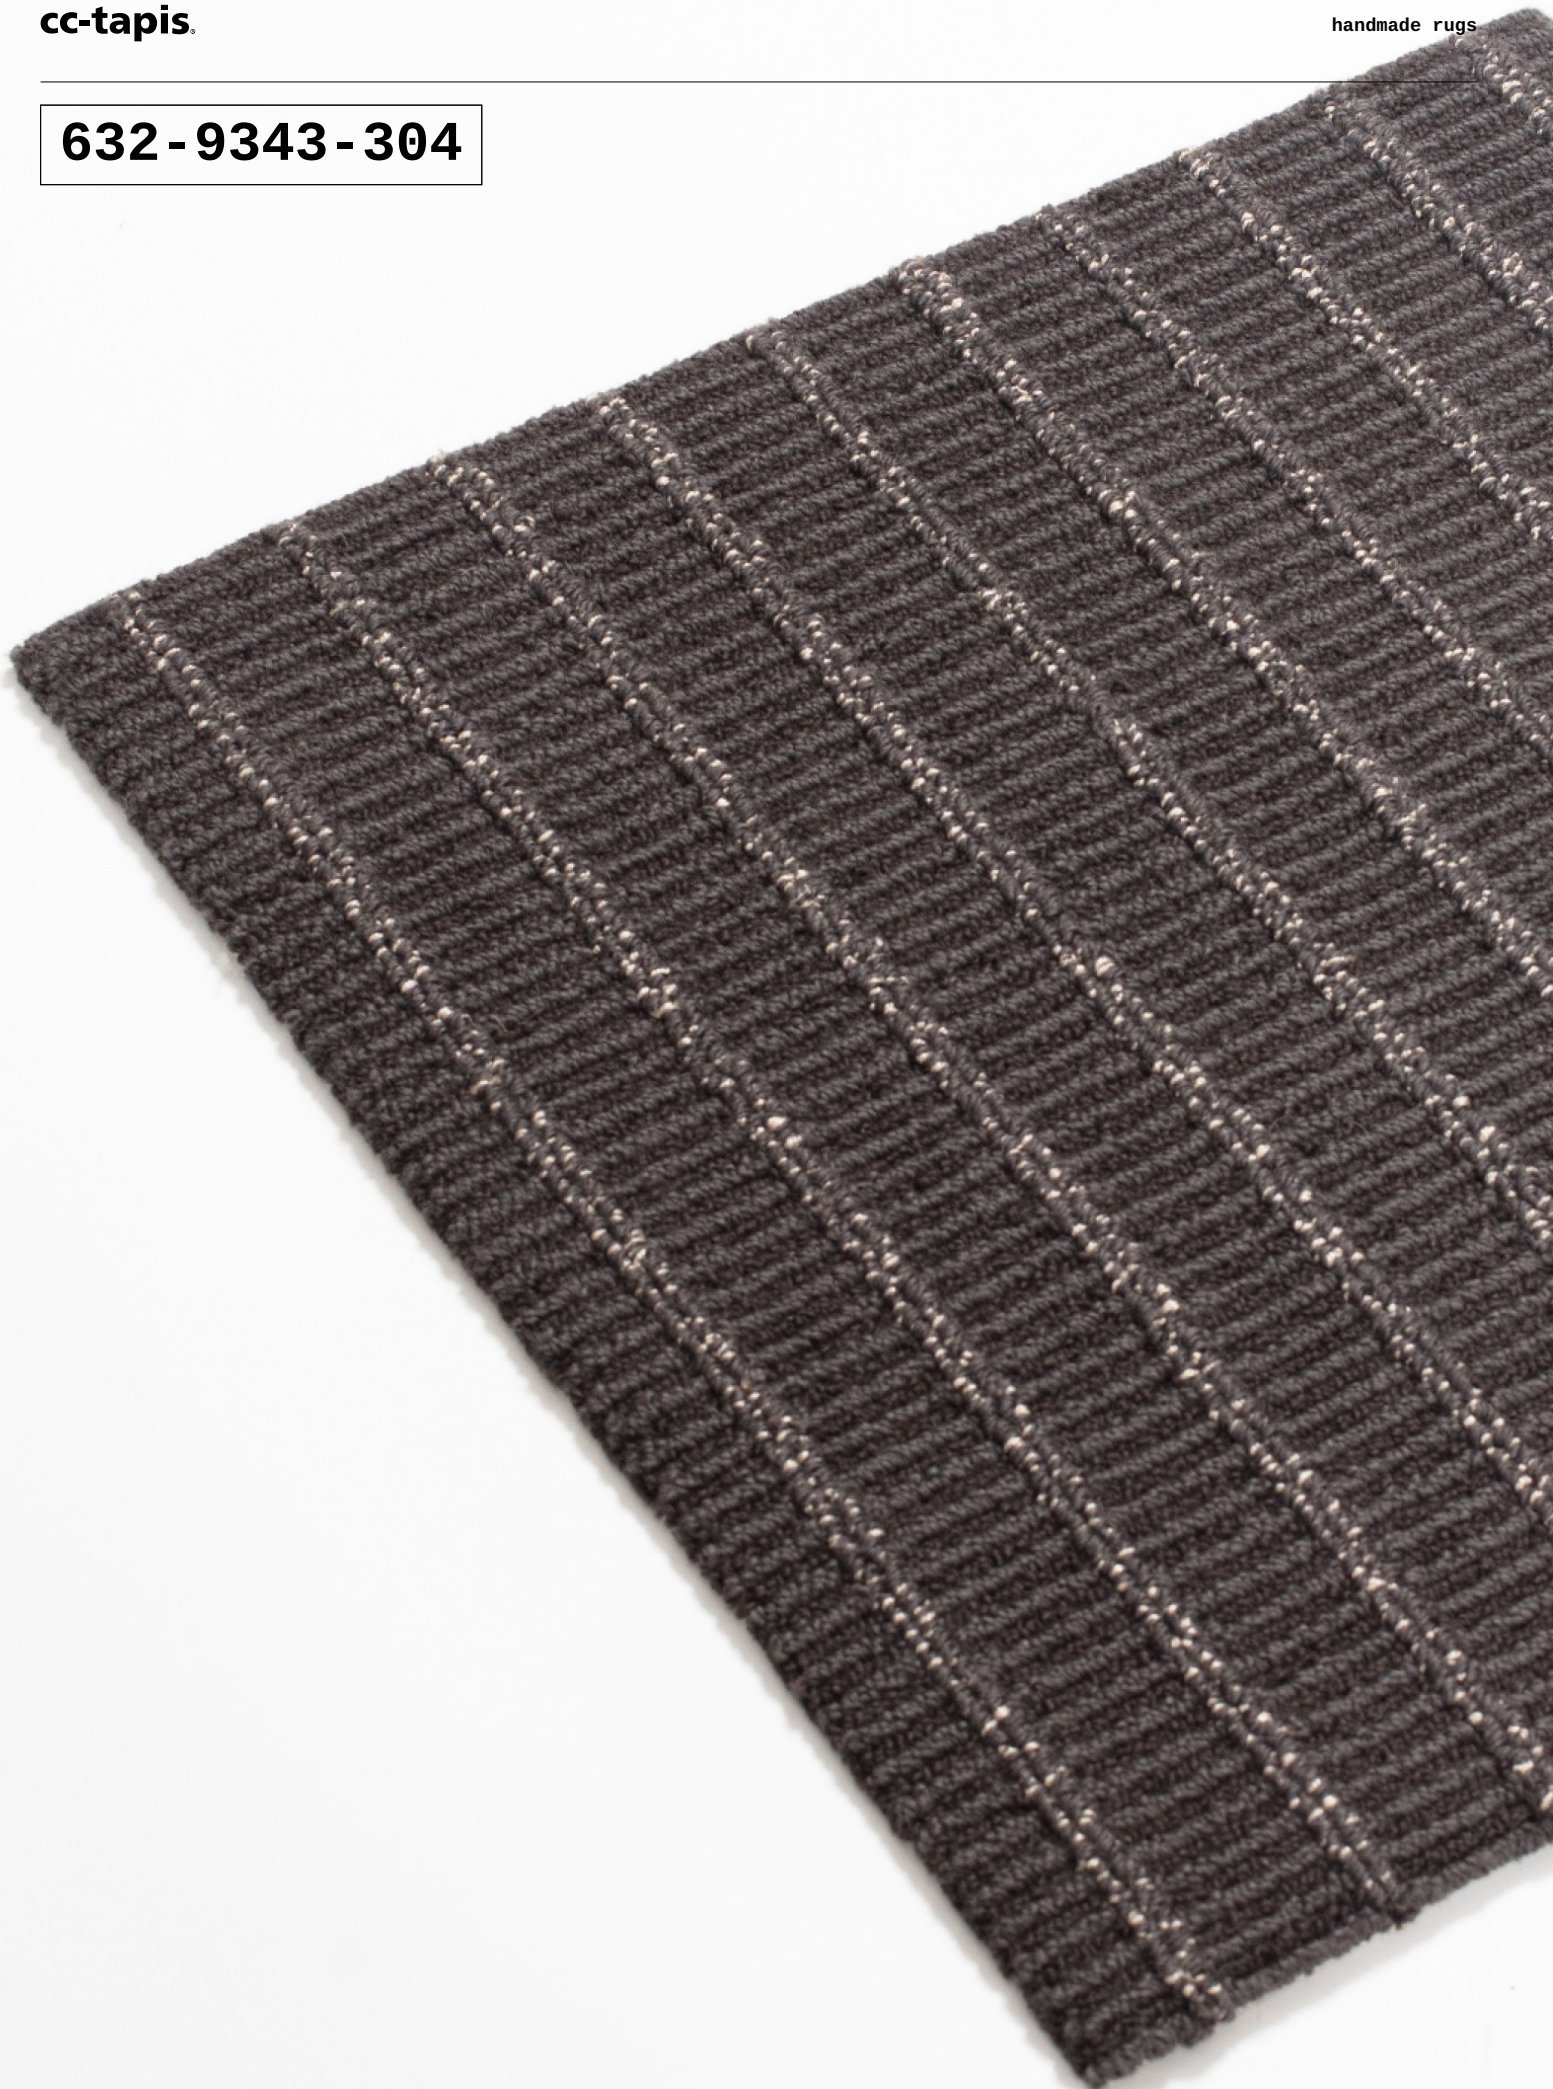

632 - 9343 - 304

**632 - 9343 - 304**

**632 - 9343 - 304**

**MODEL**

---

632-9343-304

**COLOR**

---

**DIMENSIONS**

---

50 x 50 cm | any size  
available on request cm

**MATERIALS**

---

wool and viscose

**QUALITY**

---

**CUSTOMIZATION**

---

Size and color