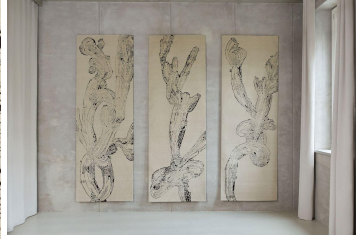

EUPHORBIA TONGUE-TWISTER

EUPHORBIA COLLECTION

EUPHORBIA TONGUE-TWISTER

EUPHORBIA COLLECTION

EUPHORBIA TONGUE-TWISTER

EUPHORBIA COLLECTION

MODEL

Euphorbia Tongue-twister

COLOR

standard

DIMENSIONS

100x300cm cm

MATERIALS

100% wool

QUALITY

A+ (152.000 knots/sqm approx.)