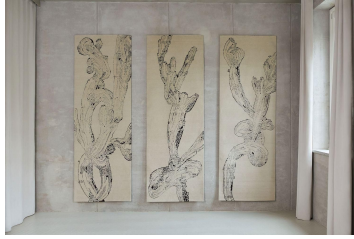

EUPHORBIA TONGUE-TWISTER

EUPHORBIA COLLECTION

EUPHORBIA TONGUE-TWISTER

EUPHORBIA COLLECTION

EUPHORBIA TONGUE-TWISTER

EUPHORBIA COLLECTION

MODEL

Euphorbia Tongue-twister

COLOR

standard

DIMENSIONS

100x300cm cm

MATERIALS

100% wool

QUALITY

A+ (152.000 knots/sqm approx.)