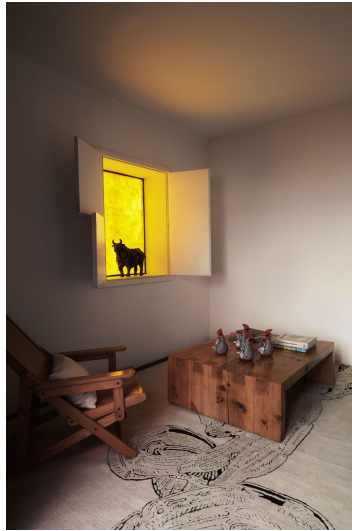

EUPHORBIA CURLY-WURLY

EUPHORBIA COLLECTION