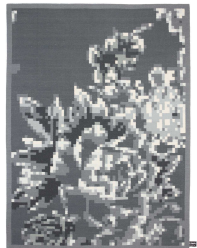

CHECK 4 / 5

CHECK 4 / 5

MODEL

Check 4

Check 5

COLOR

Grey

Red

DIMENSIONS

230x300cm cm

230x300cm cm

MATERIALS

Himalayan wool pile

Himalayan wool pile

QUALITY

DURRIES