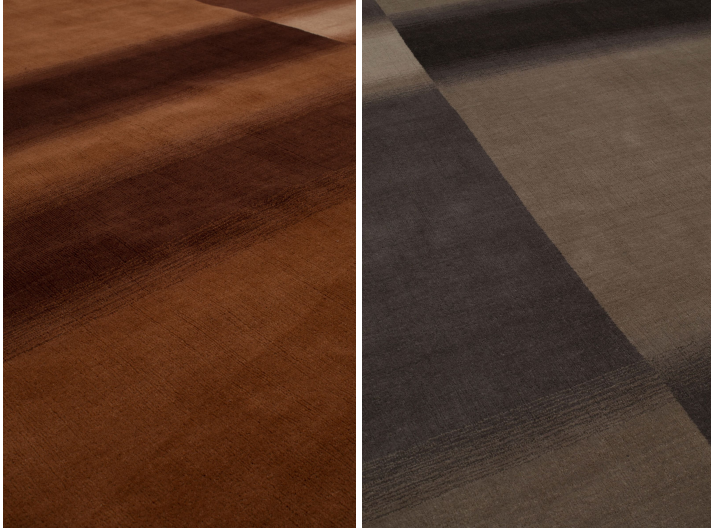

CHECK

CHECK

CHECK

MODEL

Check Rust

Check Sleek

COLOR

Rust

Sleek

DIMENSIONS

230x300cm cm

230x300cm cm

MATERIALS

cotton weave, himalayan wool pile

cotton weave, himalayan wool pile

QUALITY

Handloom

CUSTOMIZATION

Size and color

Size and color