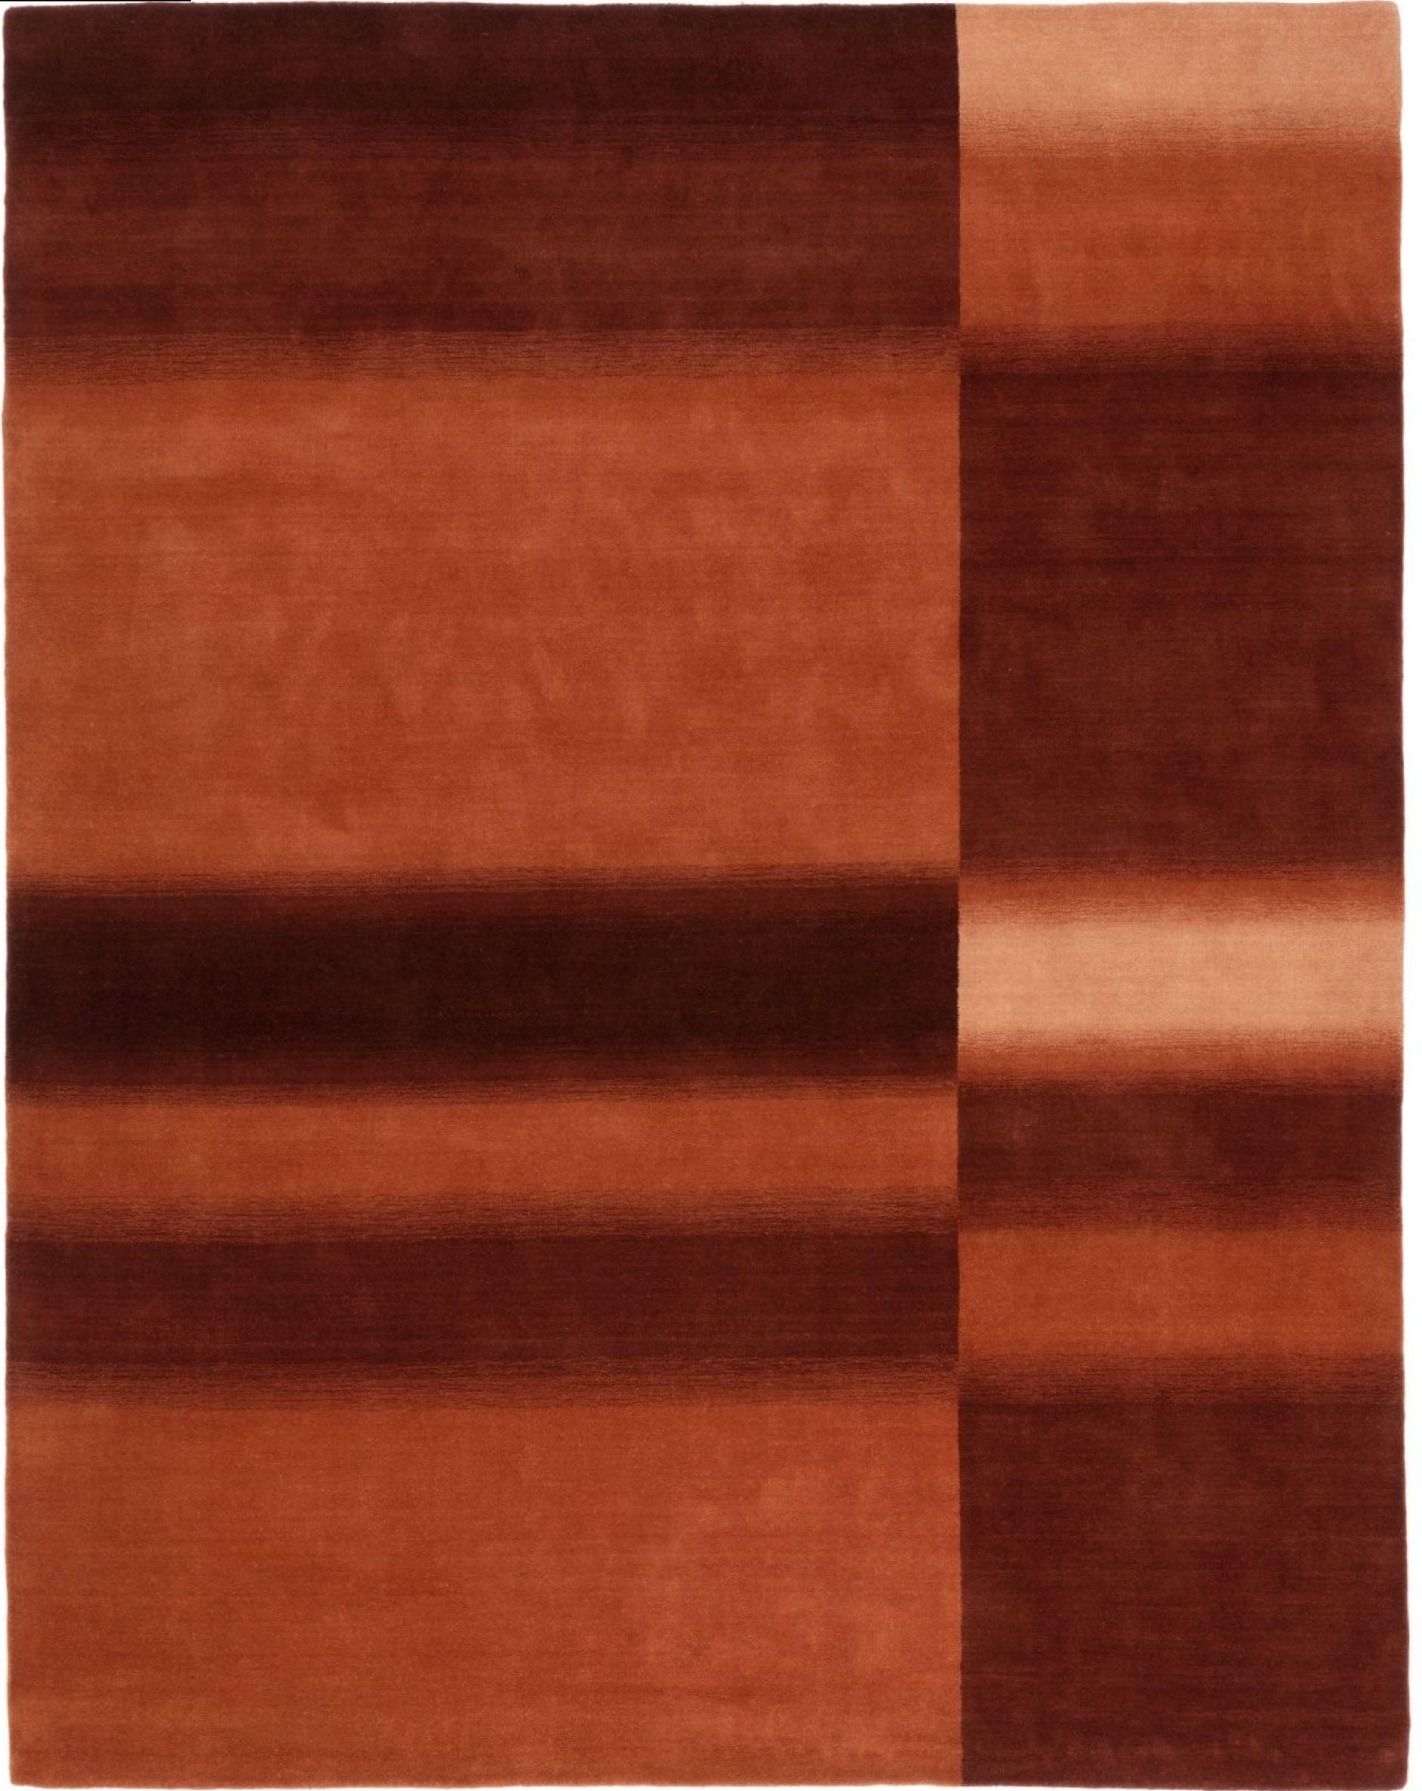

CHECK

CHECK

CHECK

MODEL

Check Rust

Check Sleek

COLOR

Rust

Sleek

DIMENSIONS

230x300cm cm

230x300cm cm

MATERIALS

cotton weave, himalayan wool pile

cotton weave, himalayan wool pile

QUALITY