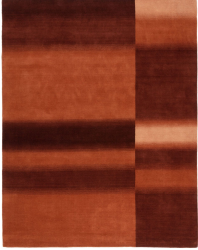

CHECK

CHECK

CHECK

MODEL

Check Rust

Check Sleek

COLOR

Rust

Sleek

DIMENSIONS

230x300cm cm

230x300cm cm

MATERIALS

cotton weave, himalayan wool pile

cotton weave, himalayan wool pile

QUALITY