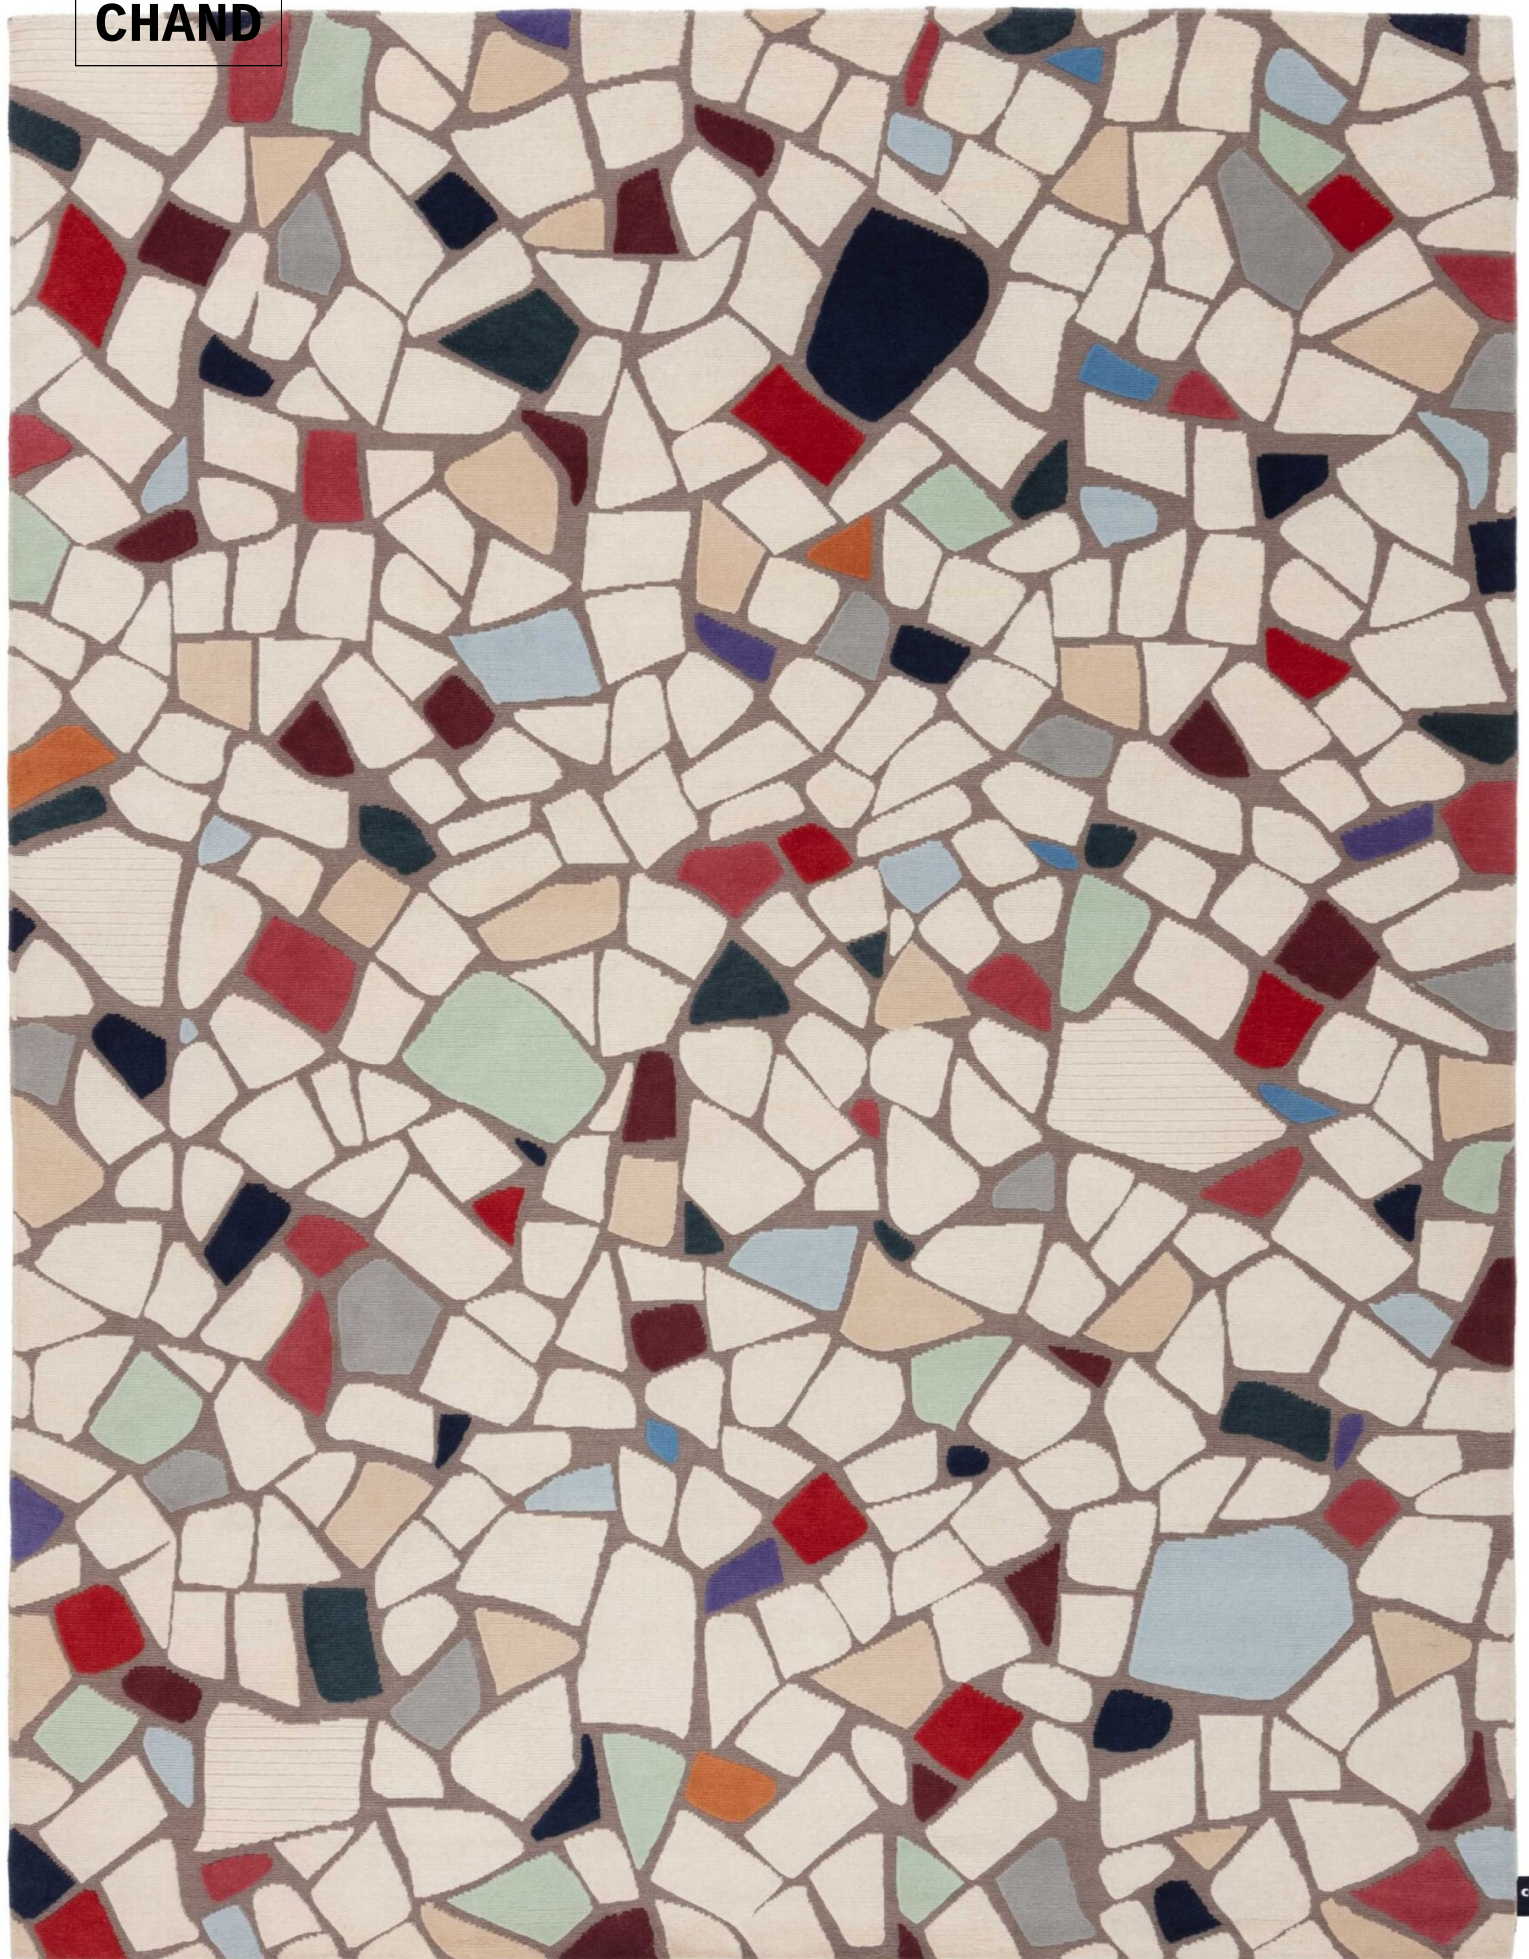

CHAND

CHAND

CHAND

MODEL

Chand

COLOR

Standard

DIMENSIONS

230x300 cm

MATERIALS

*cotton weave and
Himalayan wool pile*

QUALITY

*A (125.000 knots / sqm
approx.)*

CUSTOMIZATION

Size and color