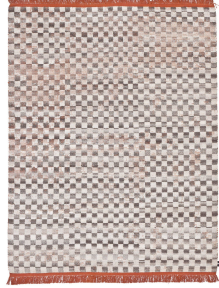

OLDIE DAMIER

OLDIE DAMIER

OLDIE DAMIER

MODEL

Oldie Damier Petrol

Oldie Damier Red

Oldie Damier Tobacco

COLOR

Petrol

Red

Tobacco

DIMENSIONS

230x300 cm

230x300 cm

230x300 cm

MATERIALS

Size and color

Size and color

Size and color