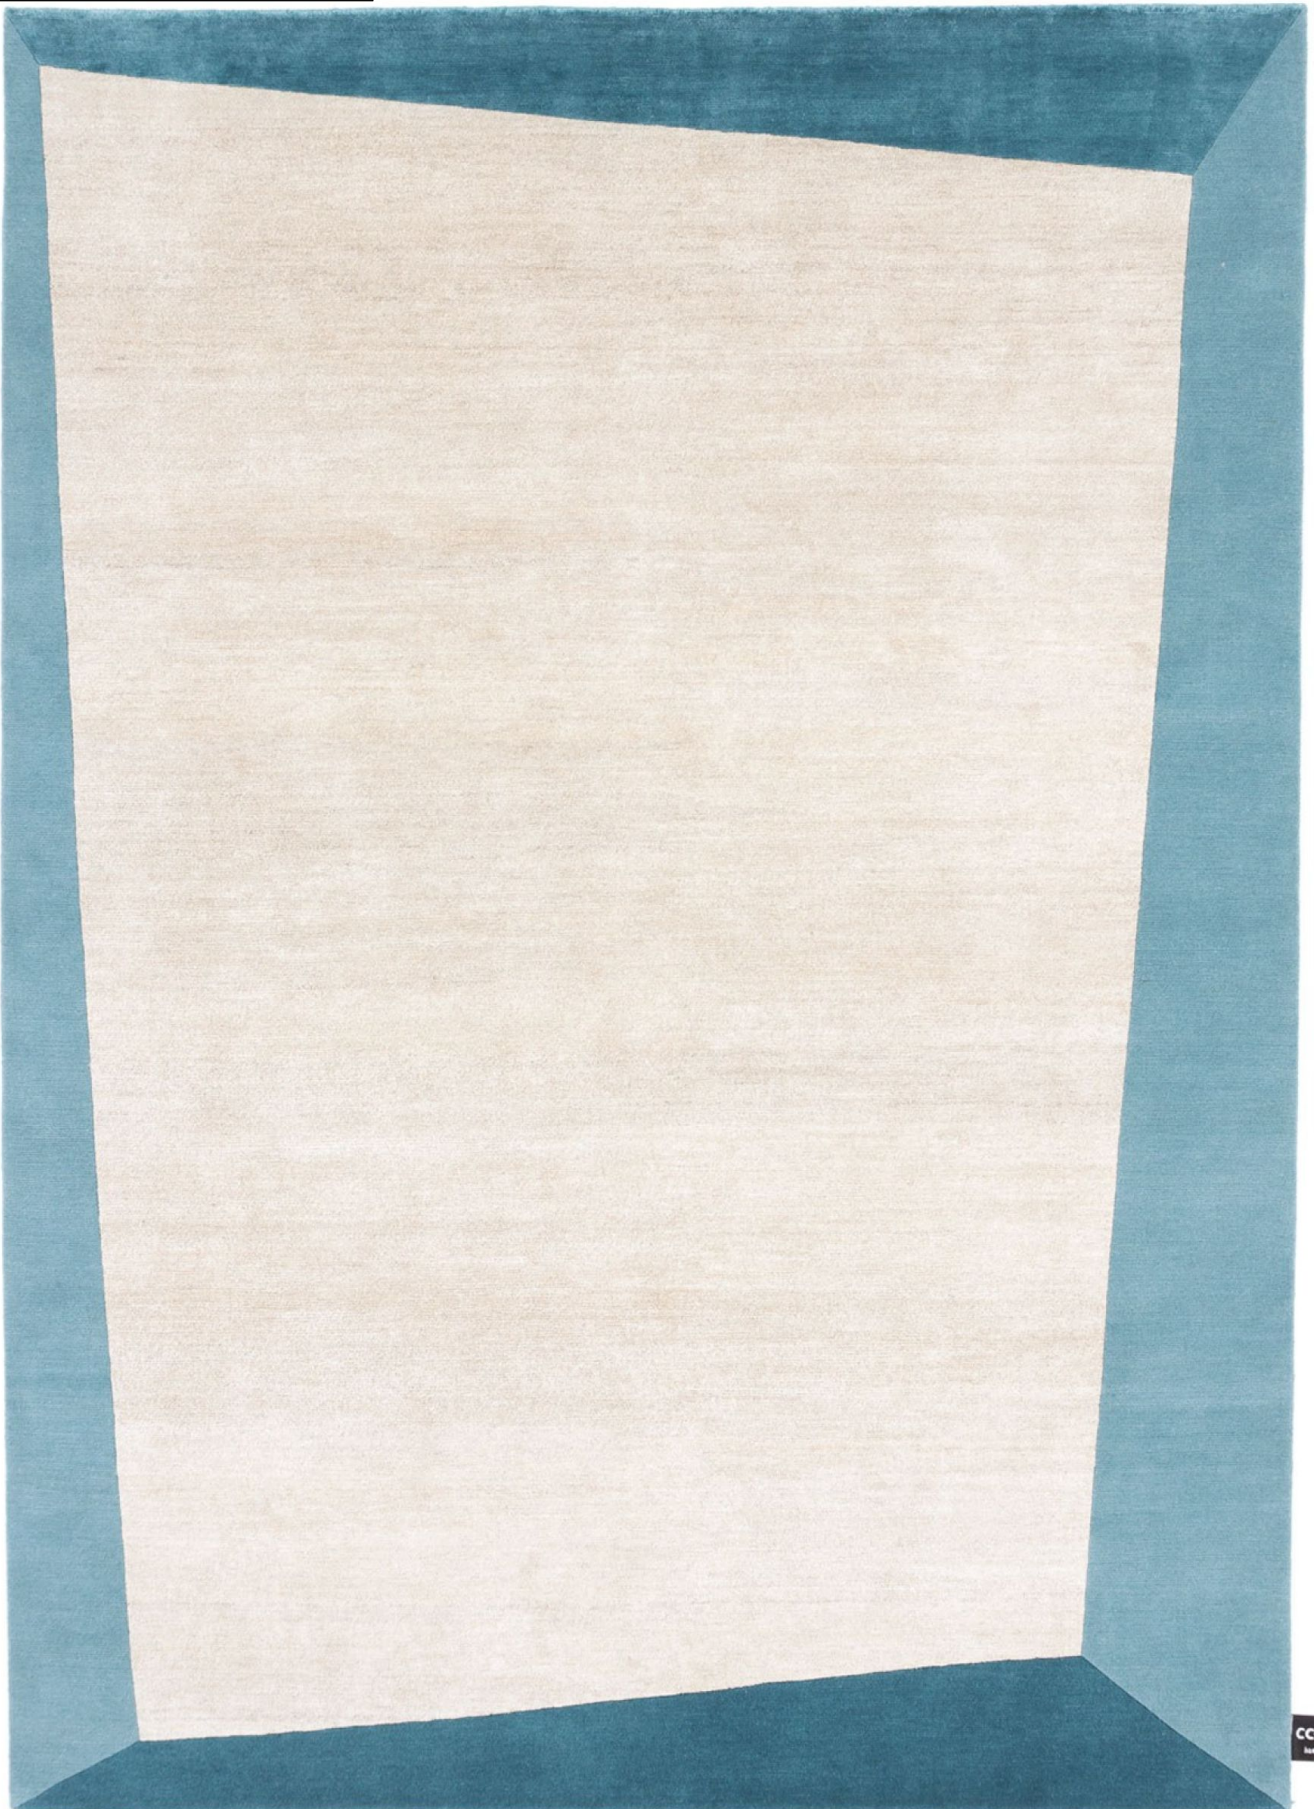

DIPPED FRAME

DIPPED COLLECTION

DIPPED FRAME

DIPPED COLLECTION

DIPPED FRAME

DIPPED COLLECTION

MODEL

Dipped Frame Standard

Dipped Frame Petrol

Dipped Frame Black

Dipped Frame Bronze

Dipped Frame Rust

COLOR

Standard

Petrol

Black

DIMENSIONS

230x300 cm

MATERIALS

*Himalayan wool, silk and
aloe*

QUALITY

*A (125.000 knots / sqm
approx.)*

CUSTOMIZATION

Size and color