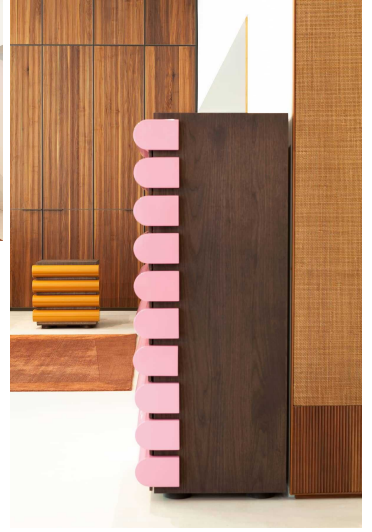

DIPPED FRAME

DIPPED COLLECTION

DIPPED FRAME

DIPPED COLLECTION

DIPPED FRAME

DIPPED COLLECTION

MODEL

Dipped Frame Standard

Dipped Frame Petrol

Dipped Frame Black

Dipped Frame Bronze

Dipped Frame Rust

COLOR

Standard

Petrol

Black

Bronze

Rust

DIMENSIONS

230x300 cm

230x300 cm

230x300 cm

230x300 cm

230x300 cm