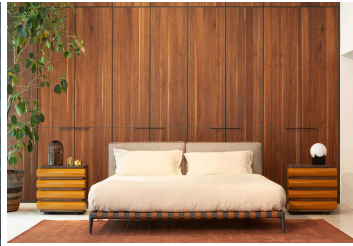

DIPPED FRAME

DIPPED COLLECTION

DIPPED FRAME

DIPPED COLLECTION

DIPPED FRAME

DIPPED COLLECTION

MODEL

Dipped Frame Standard

Dipped Frame Petrol

Dipped Frame Black

Dipped Frame Bronze

Dipped Frame Rust

COLOR

Standard

Petrol

Black

Bronze

Rust

DIMENSIONS

230x300 cm

230x300 cm

230x300 cm

230x300 cm

230x300 cm

DIMENSIONS

230x300 cm

MATERIALS

*Himalayan wool, silk and
aloe*

QUALITY

*A (125.000 knots / sqm
approx.)*

CUSTOMIZATION

Size and color