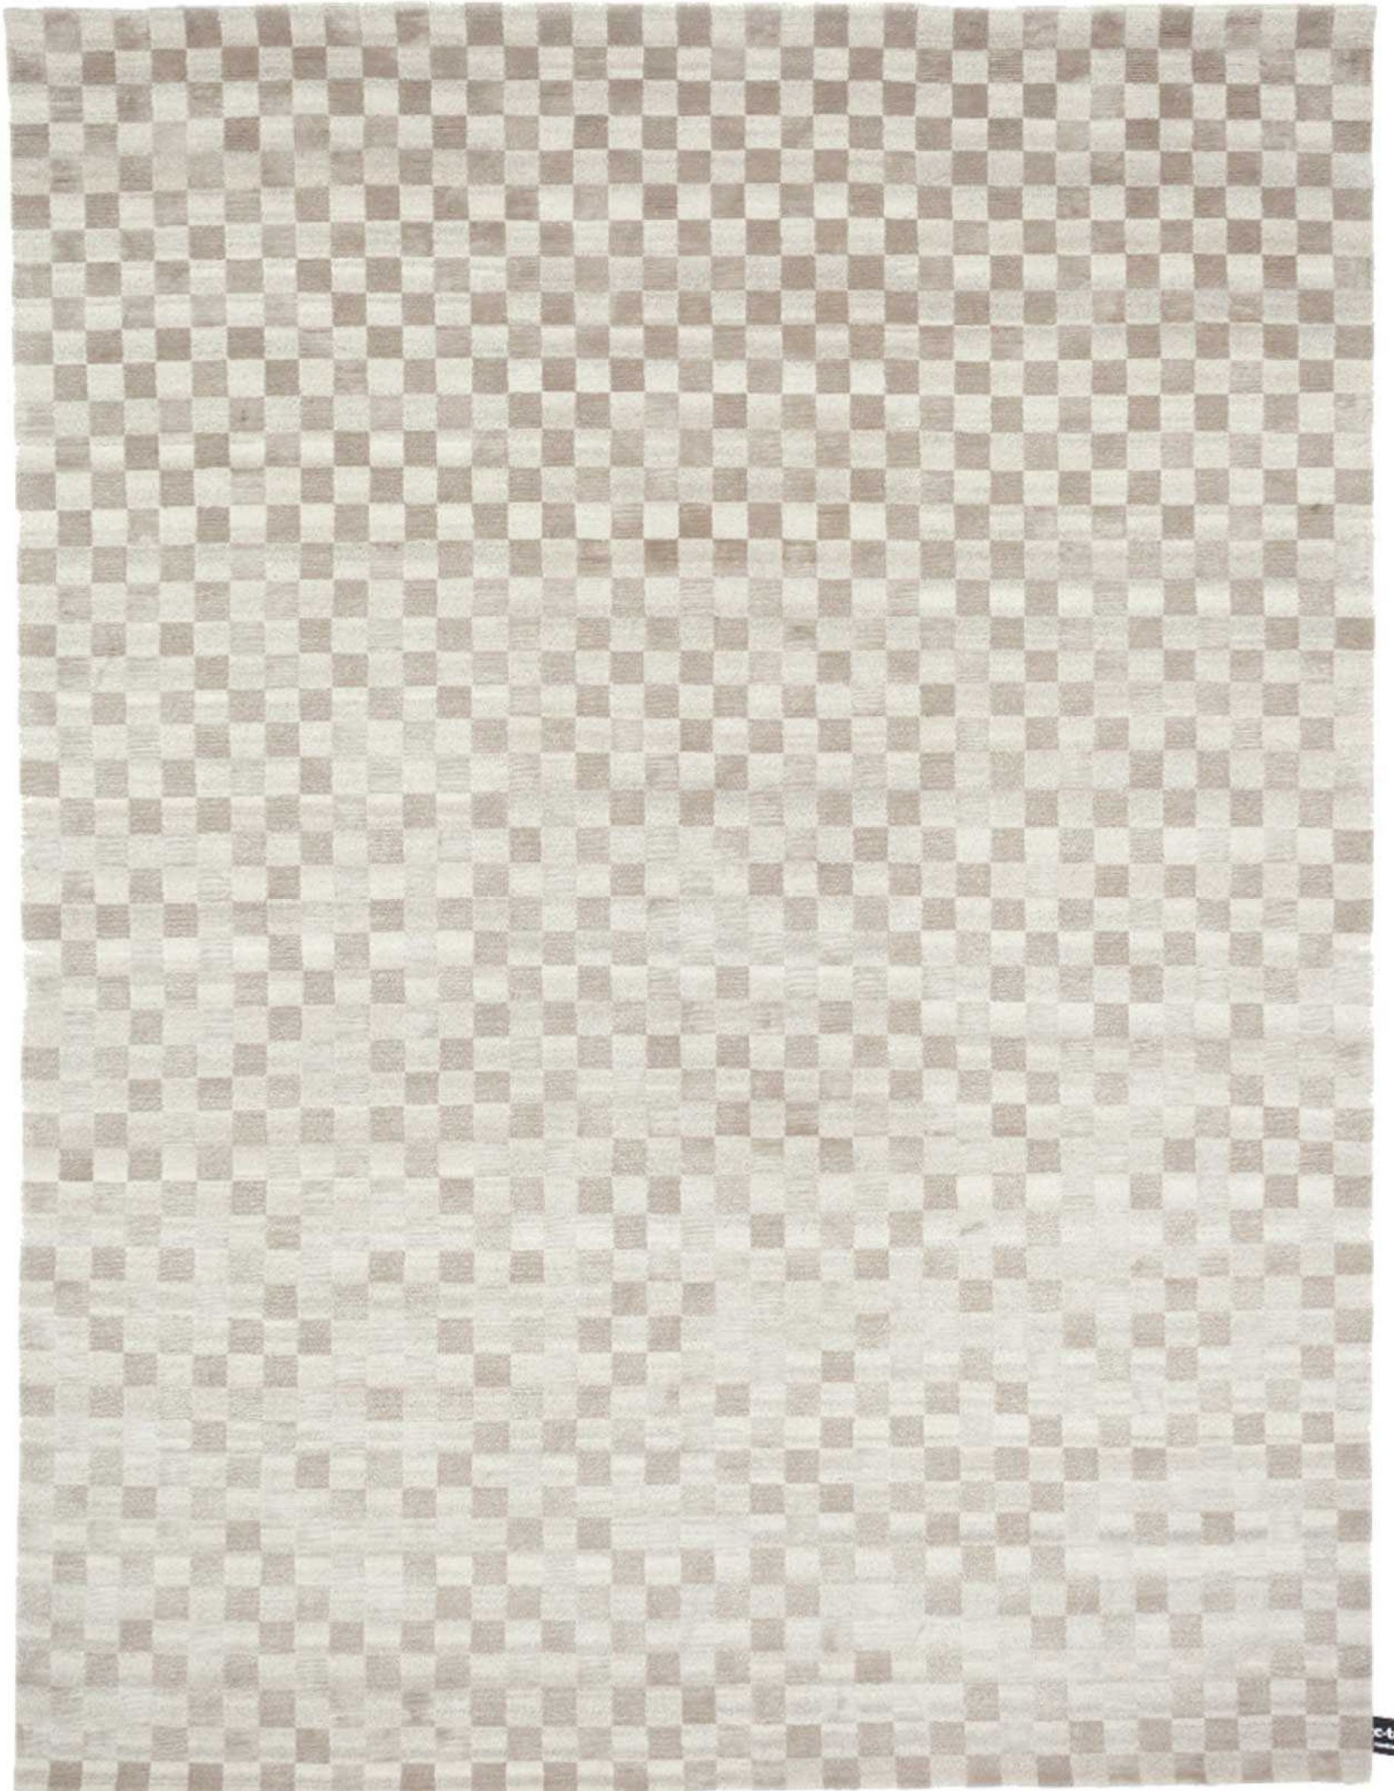

DAMIER 2.0

DAMIER COLLECTION