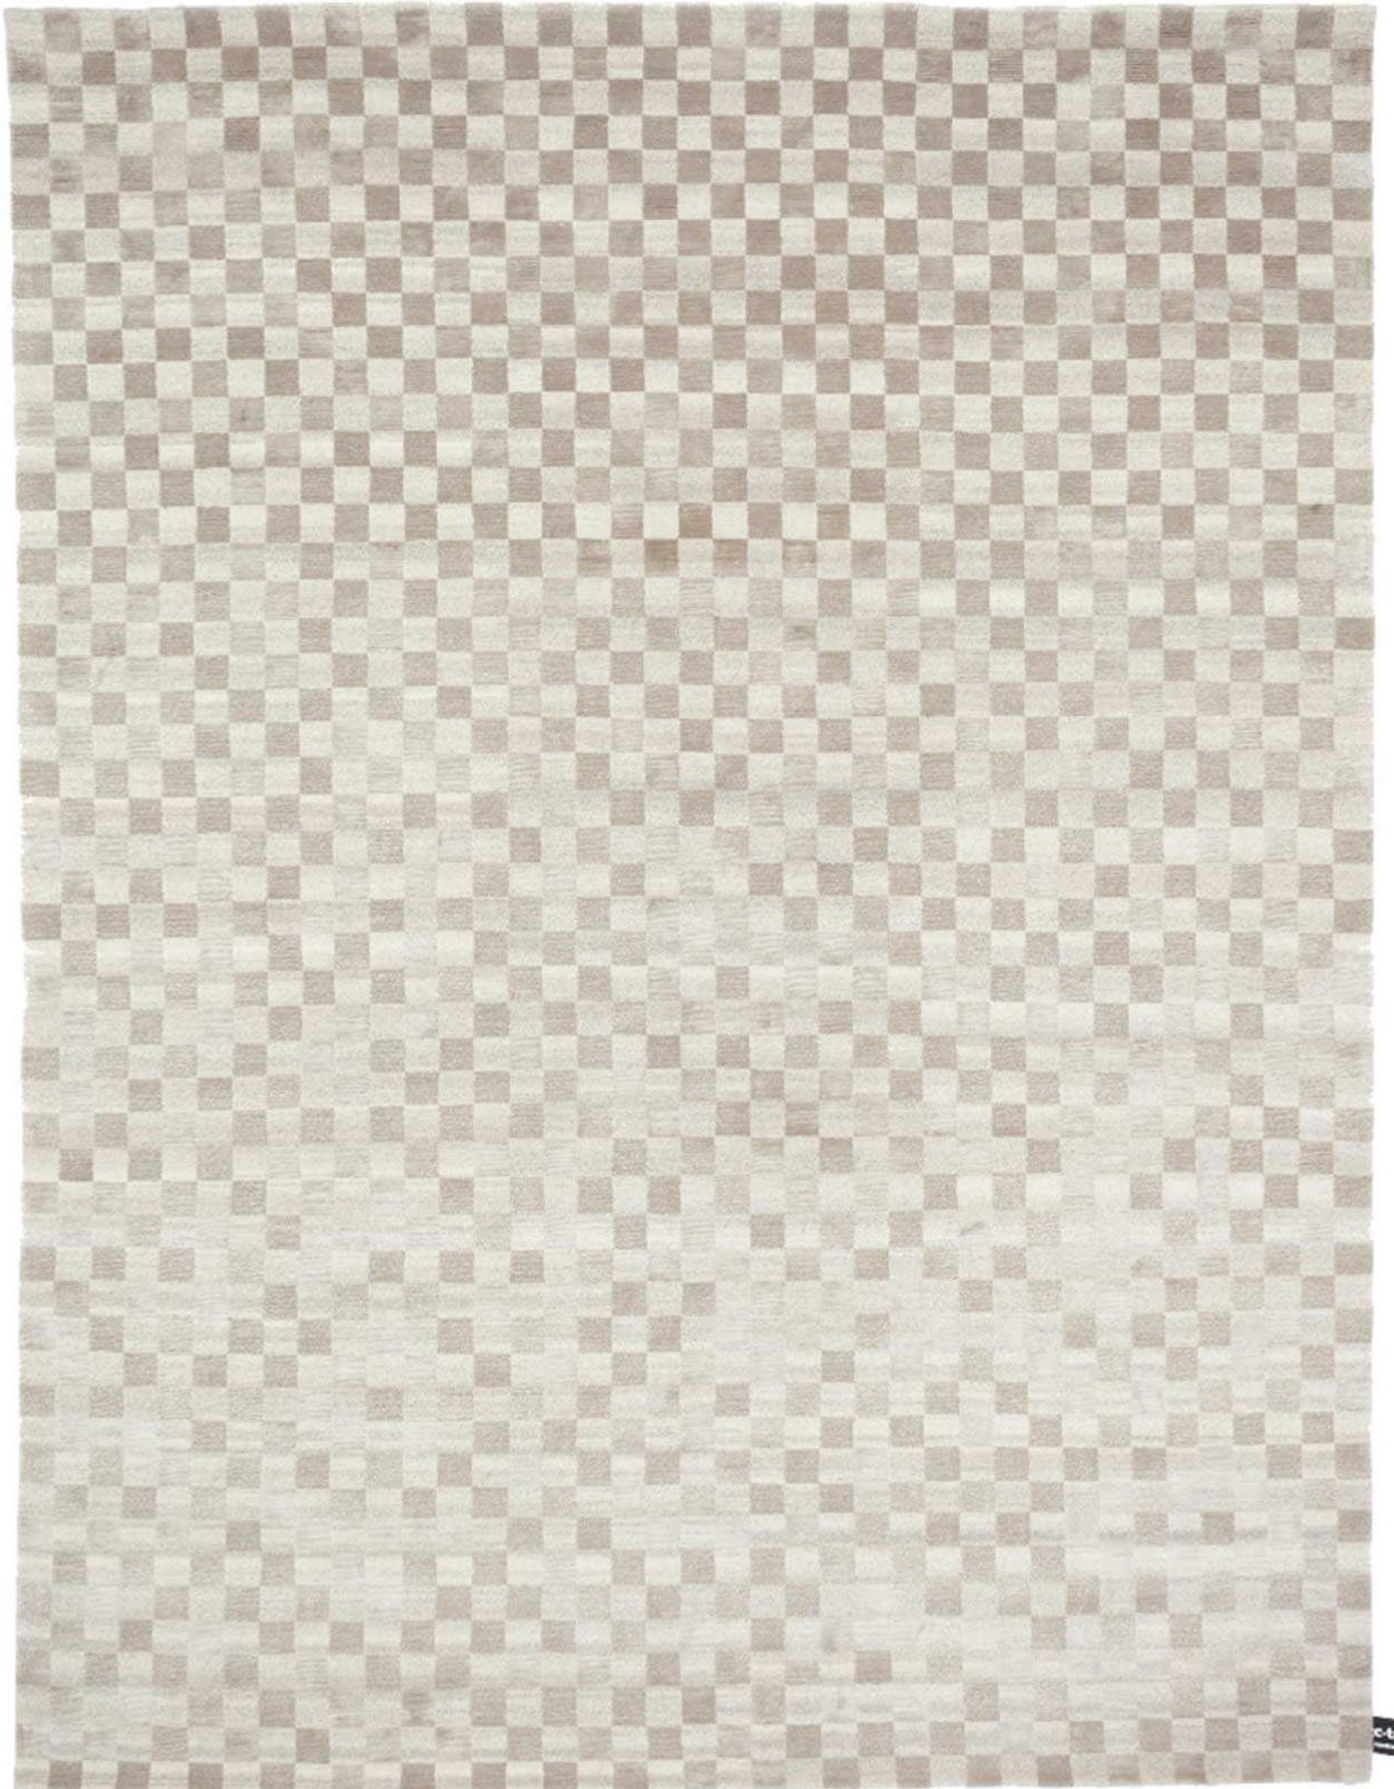

DAMIER 2.0

DAMIER COLLECTION