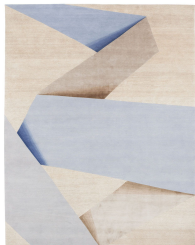

DIPPED RIBBON

DIPPED COLLECTION

DIPPED RIBBON

DIPPED COLLECTION

DIPPED RIBBON

DIPPED COLLECTION

MODEL

Dipped Ribbon

Dipped Ribbon

COLOR

Standard

Blue

DIMENSIONS

230 x 300 cm

230 x 300 cm

MATERIALS

Himalayan wool, silk and aloe

Himalayan wool, silk and aloe

QUALITY

A (125.000 knots / sqm approx.)

A (125.000 knots / sqm approx.)

CUSTOMIZATION

Size and color

Size and color