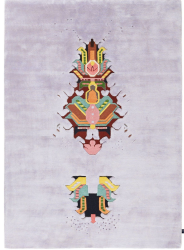

THE MOTHERSHIP

RUG INVADERS COLLECTION

MODEL

The Mothership Lilla

The Mothership Pink

The Mothership Petrol

COLOR

Lilla

Pink

Petrol

DIMENSIONS

170x240 cm

170x240 cm

170x240 cm

MATERIALS

wool e bamboo silk

cotton weave, Himalayan wool and pure silk

cotton weave, Himalayan wool and pure silk

QUALITY

A+(152.000 knots/sqm)

A (125.000 knots / sqm approx.)

A (125.000 knots / sqm approx.)

CUSTOMIZATION

Size

Size

Size