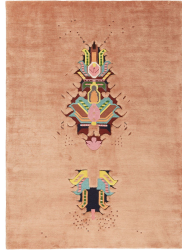

THE MOTHERSHIP

RUG INVADERS COLLECTION

MODEL

The Mothership Lilla

The Mothership Pink

The Mothership Petrol

COLOR

Lilla

Pink

Petrol

DIMENSIONS

170x240 cm

170x240 cm

170x240 cm

MATERIALS

wool e bamboo silk

cotton weave, Himalayan wool and pure silk

cotton weave, Himalayan wool and pure silk

QUALITY

A+(152.000 knots/sqm)

A (125.000 knots / sqm approx.)

A (125.000 knots / sqm approx.)

CUSTOMIZATION

Size

Size

Size