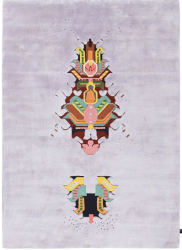

THE MOTHERSHIP

RUG INVADERS COLLECTION

THE MOTHERSHIP

RUG INVADERS COLLECTION

THE MOTHERSHIP

RUG INVADERS COLLECTION

MODEL

The Mothership Lilla

The Mothership Pink

The Mothership Petrol

COLOR

Lilla

Pink

Petrol

DIMENSIONS

170x240 cm

170x240 cm

170x240 cm

MATERIALS

wool e bamboo silk

cotton weave, Himalayan wool and pure silk

cotton weave, Himalayan wool and pure silk

QUALITY

A+(152.000 knots/sqm)