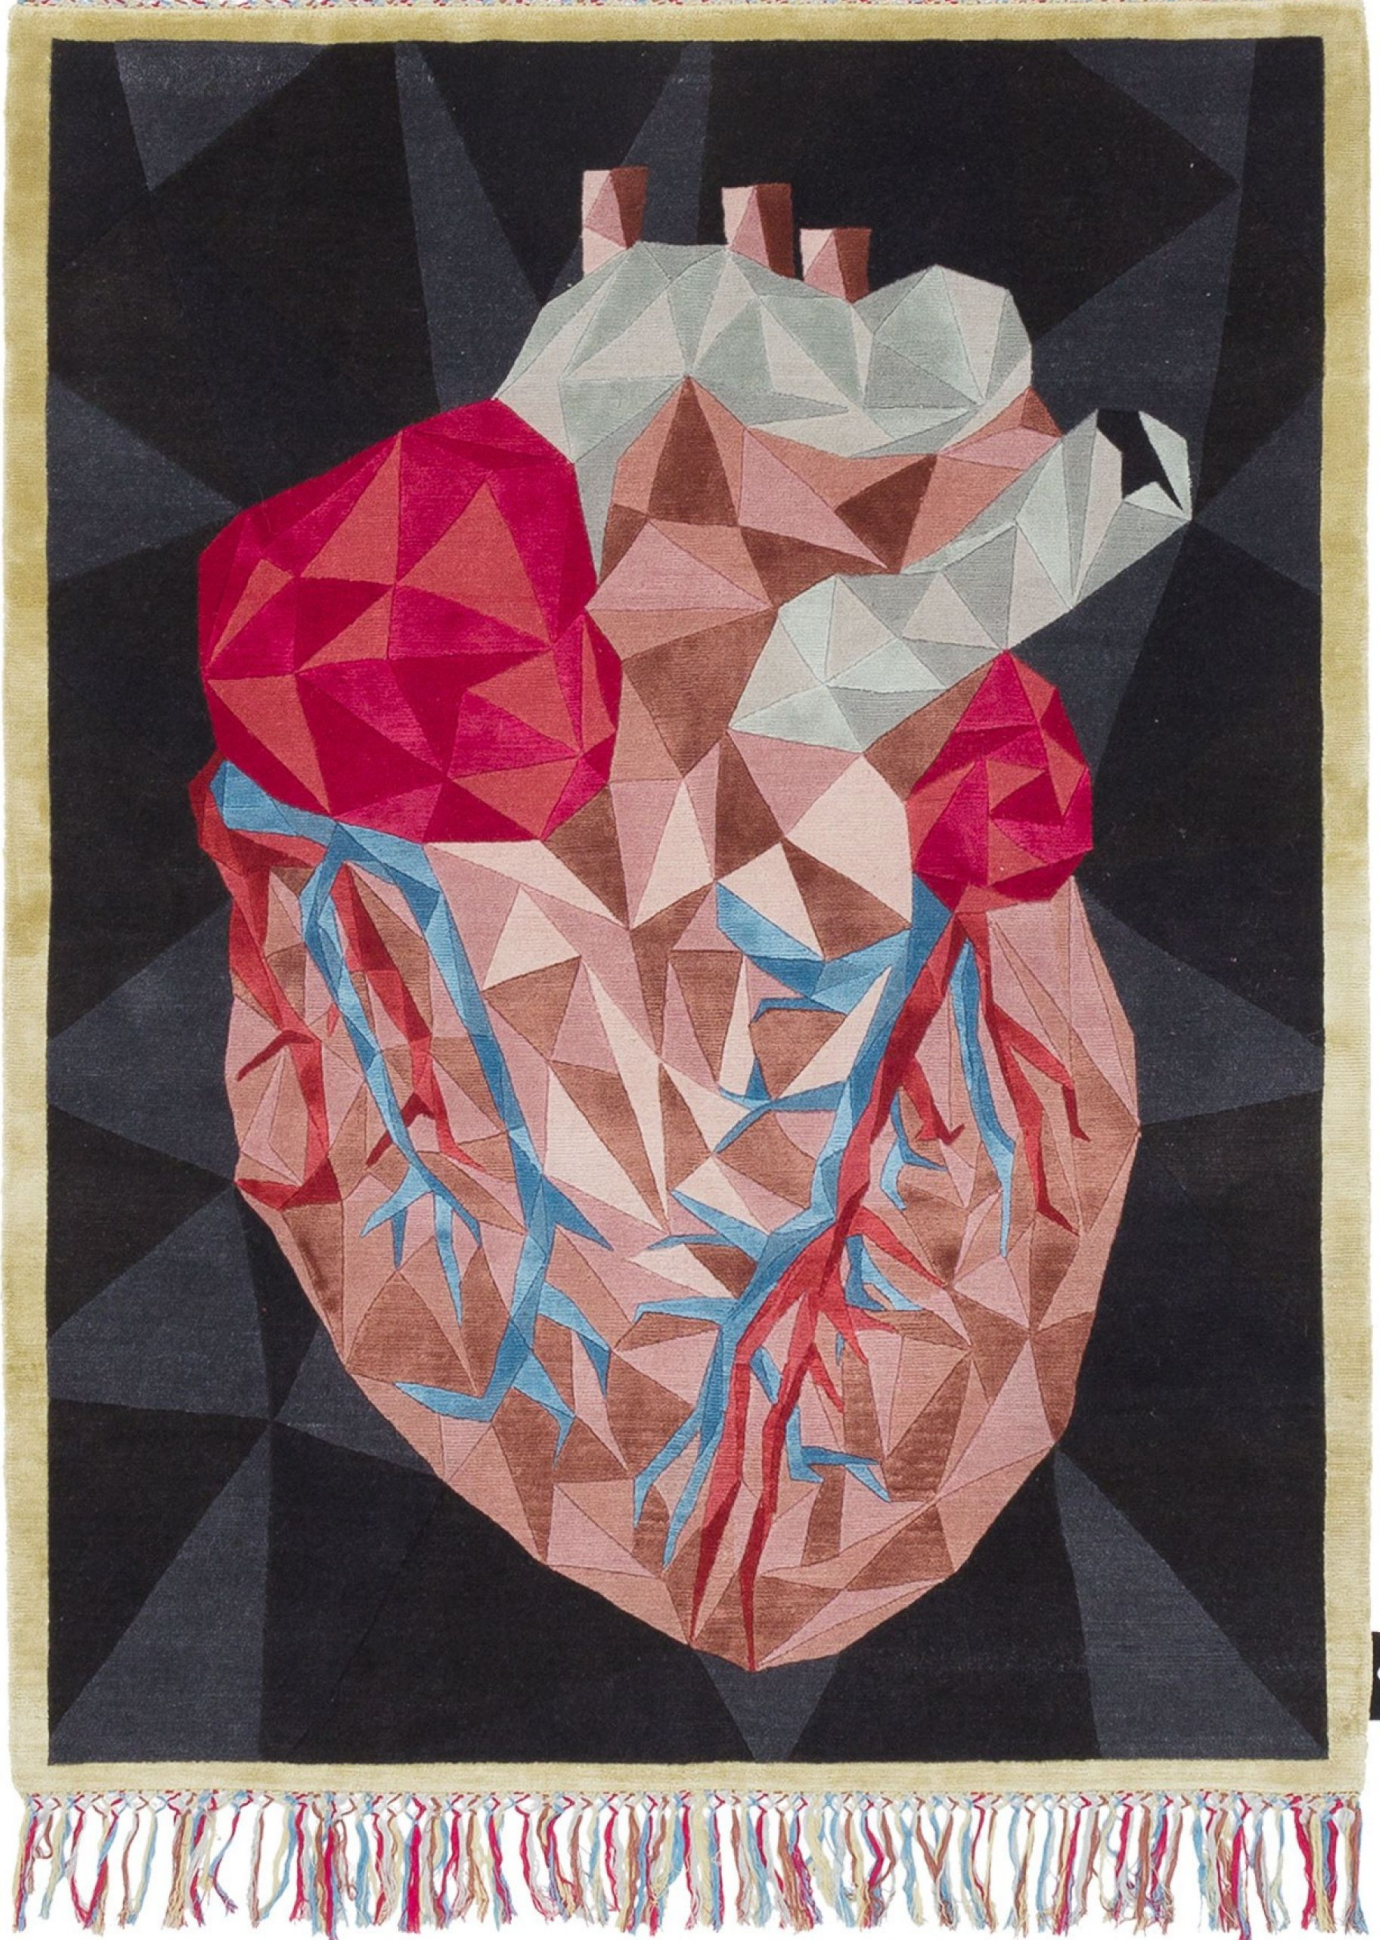

SOUL ON THE DANCEFLOOR

SOUL ON THE DANCEFLOOR

SOUL ON THE DANCEFLOOR

MODEL

Soul on the dancefloor

COLOR

Standard

DIMENSIONS

100x130cm cm

MATERIALS

QUALITY

A++ (252.000 knots/sqm approx.)

CUSTOMIZATION

Size