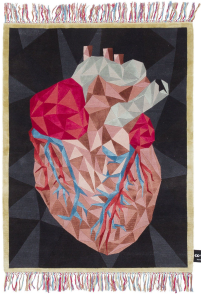

SOUL ON THE DANCEFLOOR

SOUL ON THE DANCEFLOOR

SOUL ON THE DANCEFLOOR

MODEL

Soul on the dancefloor

COLOR

Standard

DIMENSIONS

100x130cm cm

MATERIALS

QUALITY

A++ (252.000 knots/sqm approx.)

CUSTOMIZATION

Size