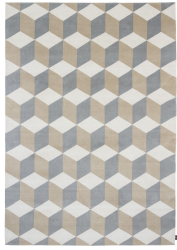

INFINI

INFINI

INFINI

MODEL

Infini Mint

Infini Tundra

COLOR

standard mint

Tundra

DIMENSIONS

230 x 300 cm cm

230x300 cm

MATERIALS

Himalayan wool

Himalayan wool

QUALITY

A (125.000 knots / sqm approx.)

A (125.000 knots / sqm approx.)

CUSTOMIZATION

Size and color

Size and color