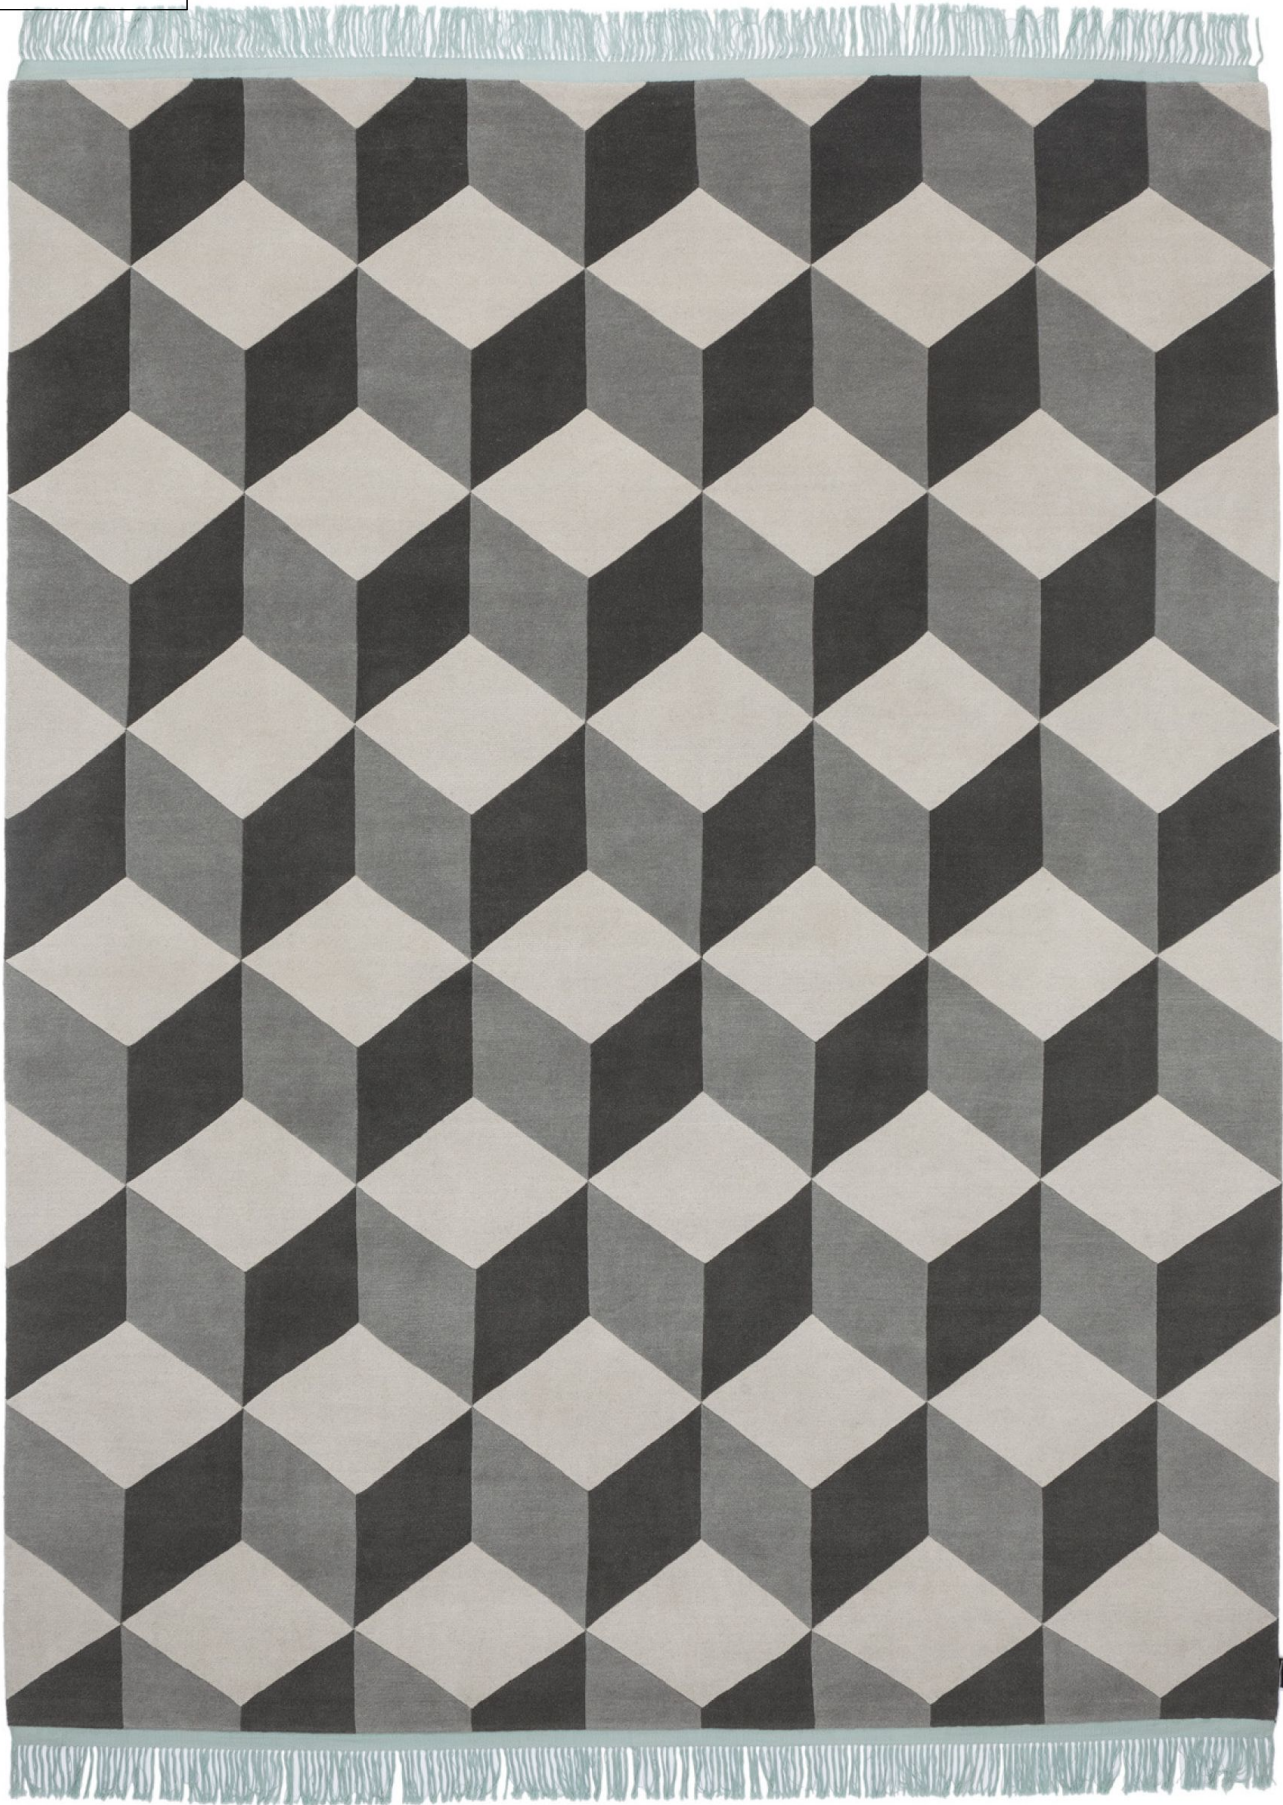

INFINI

INFINI

INFINI

MODEL

Infini Mint

Infini Tundra

COLOR

standard mint

Tundra

DIMENSIONS

230 x 300 cm cm

230x300 cm

MATERIALS

Himalayan wool

Himalayan wool

QUALITY

A (125.000 knots / sqm approx.)

A (125.000 knots / sqm approx.)

CUSTOMIZATION

Size and color

Size and color