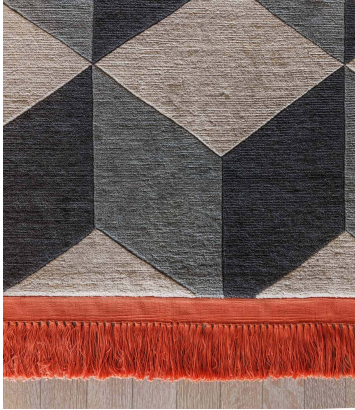

INFINI

INFINI

INFINI

MODEL

Infini Mint

Infini Tundra

COLOR

standard mint

Tundra

DIMENSIONS

230 x 300 cm cm

230x300 cm

MATERIALS

Himalayan wool

Himalayan wool

QUALITY

A (125.000 knots / sqm approx.)

A (125.000 knots / sqm approx.)

CUSTOMIZATION

Size and color

Size and color