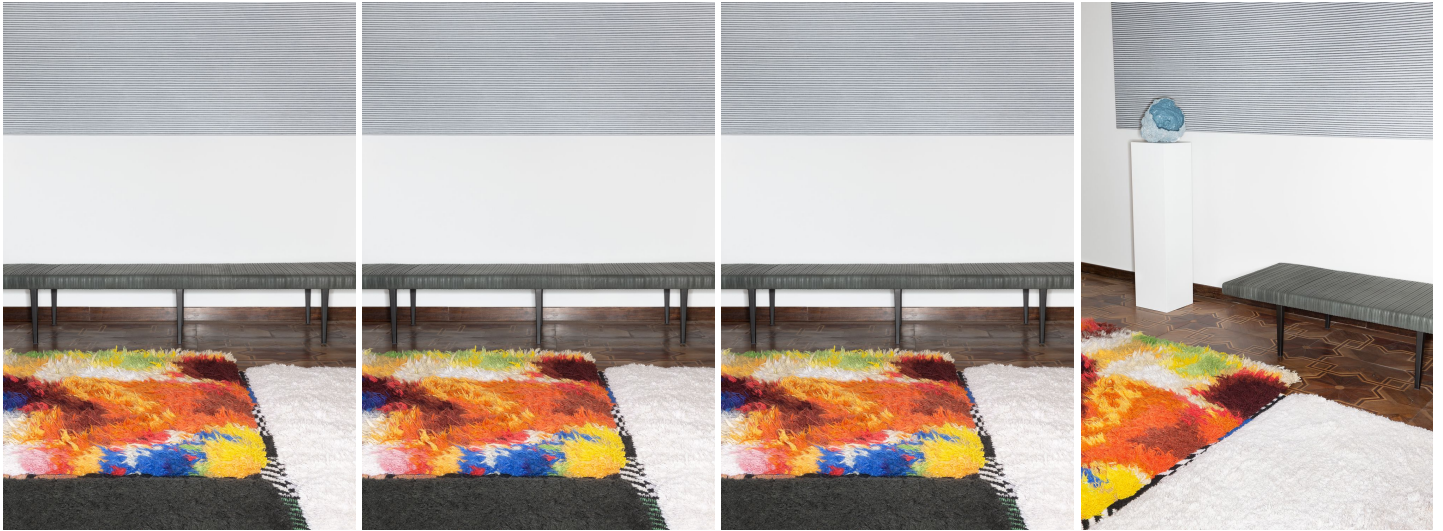

MATA

MATA

MATA

MODEL

Mata Undyed

Mata Standard

Mata Lichene

COLOR

Undyed

Standard

Lichene

DIMENSIONS

230x300 cm

230x300 cm

230x300 cm

MATERIALS

Size

Size

Size