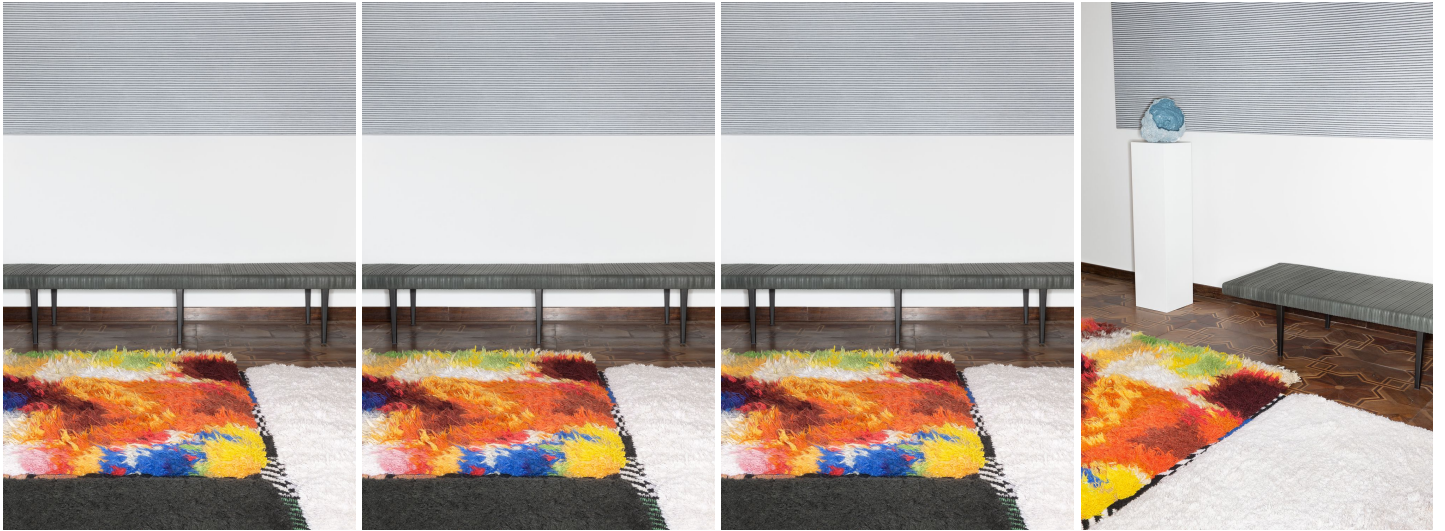

MATA

MATA

MATA

MODEL

Mata Undyed

Mata Standard

Mata Lichene

COLOR

Undyed

Standard

Lichene

DIMENSIONS

230x300 cm

230x300 cm

230x300 cm

MATERIALS

Size

Size

Size