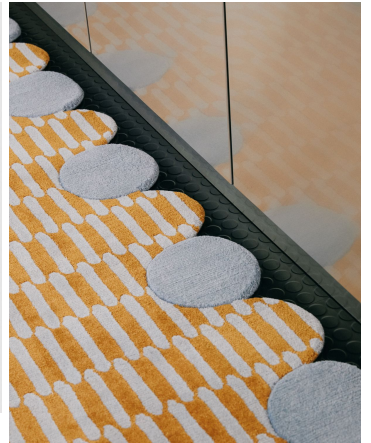

PAYSAGE CORRIDOR

MAISON MATISSE COLLECTION

designed by Cristina Celestino

PAYSAGE CORRIDOR

MAISON MATISSE COLLECTION

designed by Cristina Celestino

PAYSAGE CORRIDOR

MAISON MATISSE COLLECTION

designed by Cristina Celestino

MODEL

Paysage corridor

Paysage corridor

Paysage le soir corridor

COLOR

au soleil - jaune

au soleil - rose

le soir - marron

DIMENSIONS

320x90cm cm

320x90cm cm

320x90cm cm

MATERIALS

Himalayan wool and pure silk

Himalayan wool and pure silk