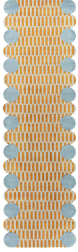

PAYSAGE CORRIDOR

MAISON MATISSE COLLECTION

designed by Cristina Celestino

PAYSAGE CORRIDOR

MAISON MATISSE COLLECTION

designed by Cristina Celestino

PAYSAGE CORRIDOR

MAISON MATISSE COLLECTION

designed by Cristina Celestino

MODEL

Paysage corridor

Paysage corridor

Paysage le soir corridor

COLOR

au soleil - jaune

au soleil - rose

le soir - marron

DIMENSIONS

320x90cm cm

320x90cm cm

320x90cm cm

MATERIALS

Himalayan wool and pure silk

Himalayan wool and pure silk