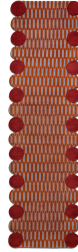

PAYSAGE CORRIDOR

MAISON MATISSE COLLECTION

designed by Cristina Celestino

PAYSAGE CORRIDOR

MAISON MATISSE COLLECTION

designed by Cristina Celestino

PAYSAGE CORRIDOR

MAISON MATISSE COLLECTION

designed by Cristina Celestino

MODEL

Paysage corridor

Paysage corridor

Paysage le soir corridor

COLOR

au soleil - jaune

au soleil - rose

le soir - marron

DIMENSIONS

320x90cm cm

320x90cm cm

320x90cm cm

MATERIALS

Himalayan wool and pure silk

Himalayan wool and pure silk