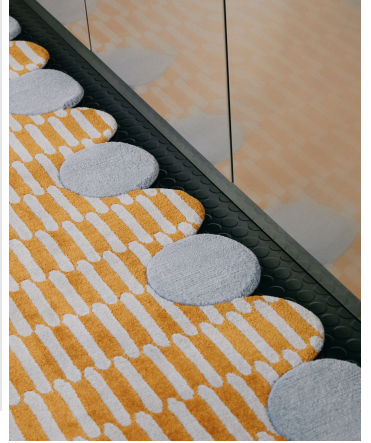

PAYSAGE CORRIDOR

CRISTINA CELESTINO FOR MAISON Matisse COLLECTION

designed by Cristina Celestino

PAYSAGE CORRIDOR

CRISTINA CELESTINO FOR MAISON Matisse COLLECTION

designed by Cristina Celestino

PAYSAGE CORRIDOR

CRISTINA CELESTINO FOR MAISON Matisse COLLECTION

designed by Cristina Celestino

MODEL

Paysage corridor

Paysage corridor

Paysage le soir corridor

COLOR

au soleil - jaune

au soleil - rose

le soir - marron

DIMENSIONS

320x90cm cm

320x90cm cm

320x90cm cm

MATERIALS

Himalayan wool and pure silk