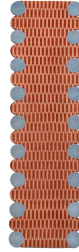

PAYSAGE CORRIDOR

MAISON MATISSE COLLECTION

designed by Cristina Celestino

PAYSAGE CORRIDOR

MAISON MATISSE COLLECTION

designed by Cristina Celestino

PAYSAGE CORRIDOR

MAISON MATISSE COLLECTION

designed by Cristina Celestino

MODEL

Paysage corridor

Paysage corridor

Paysage le soir corridor

COLOR

au soleil - jaune

au soleil - rose

le soir - marron

DIMENSIONS

320x90cm cm

320x90cm cm

320x90cm cm

MATERIALS

Himalayan wool and pure silk

Himalayan wool and pure silk