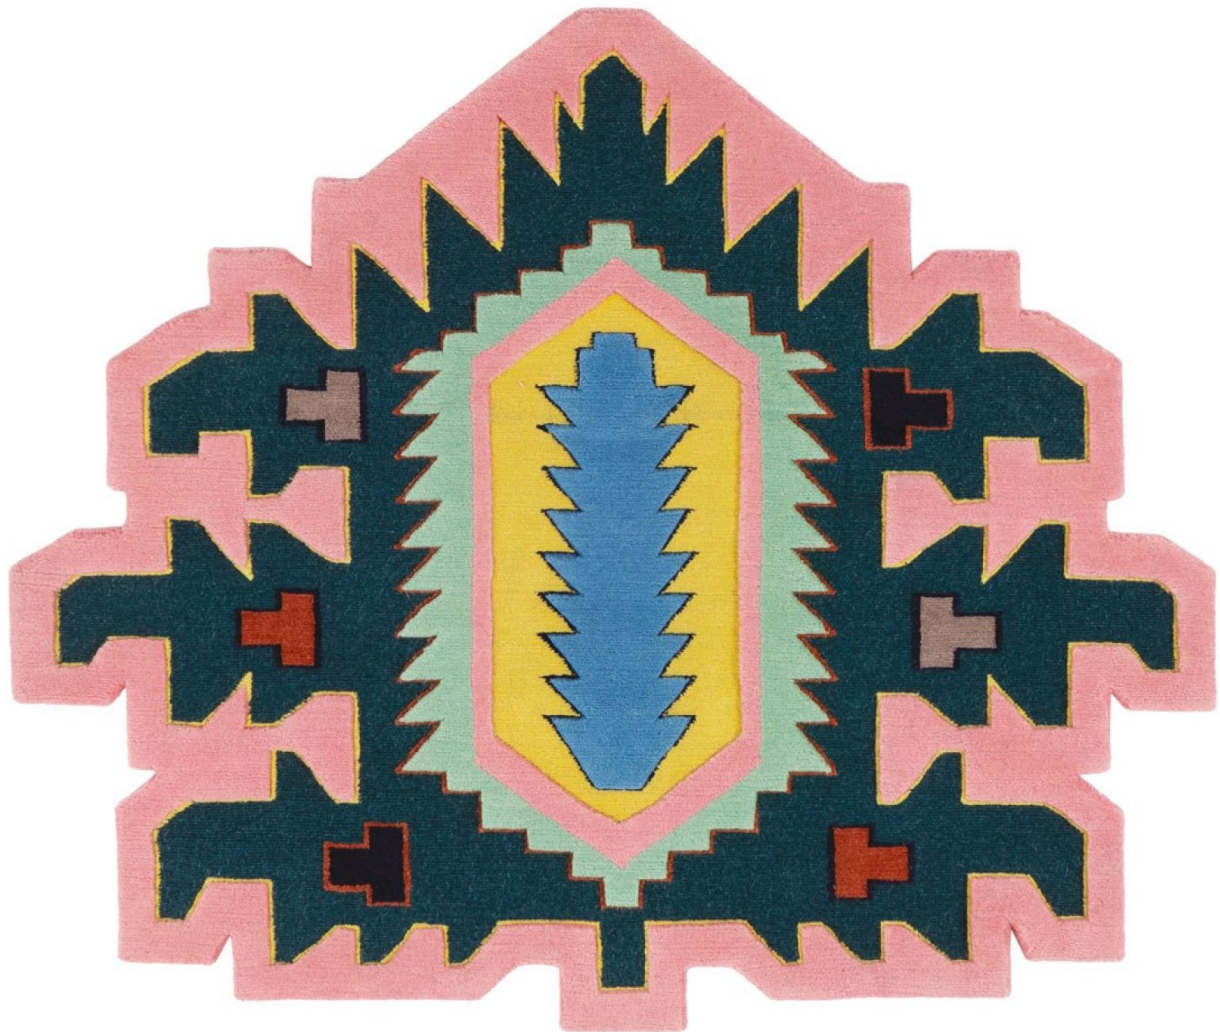

PALMETTE LAZER CANNON

RUG INVADERS COLLECTION

PALMETTE LAZER CANNON

RUG INVADERS COLLECTION

PALMETTE LAZER CANNON

RUG INVADERS COLLECTION

MODEL

*Palmette Lazer Cannon
Lilla*

*Palmette Lazer Cannon
Pink*

COLOR

Lilla

Pink

DIMENSIONS

135x115 cm

135x115 cm

MATERIALS