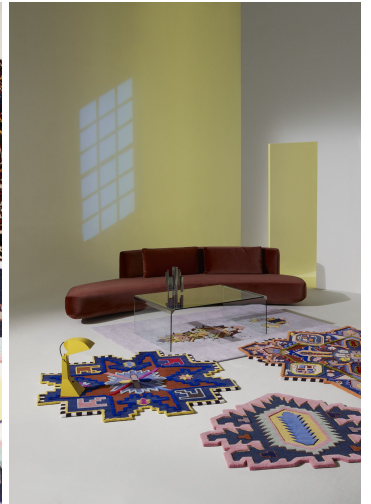

PALMETTE LAZER CANNON

RUG INVADERS COLLECTION

PALMETTE LAZER CANNON

RUG INVADERS COLLECTION

PALMETTE LAZER CANNON

RUG INVADERS COLLECTION

MODEL

*Palmette Lazer Cannon
Lilla*

*Palmette Lazer Cannon
Pink*

COLOR

Lilla

Pink

DIMENSIONS

135x115 cm

135x115 cm

MATERIALS