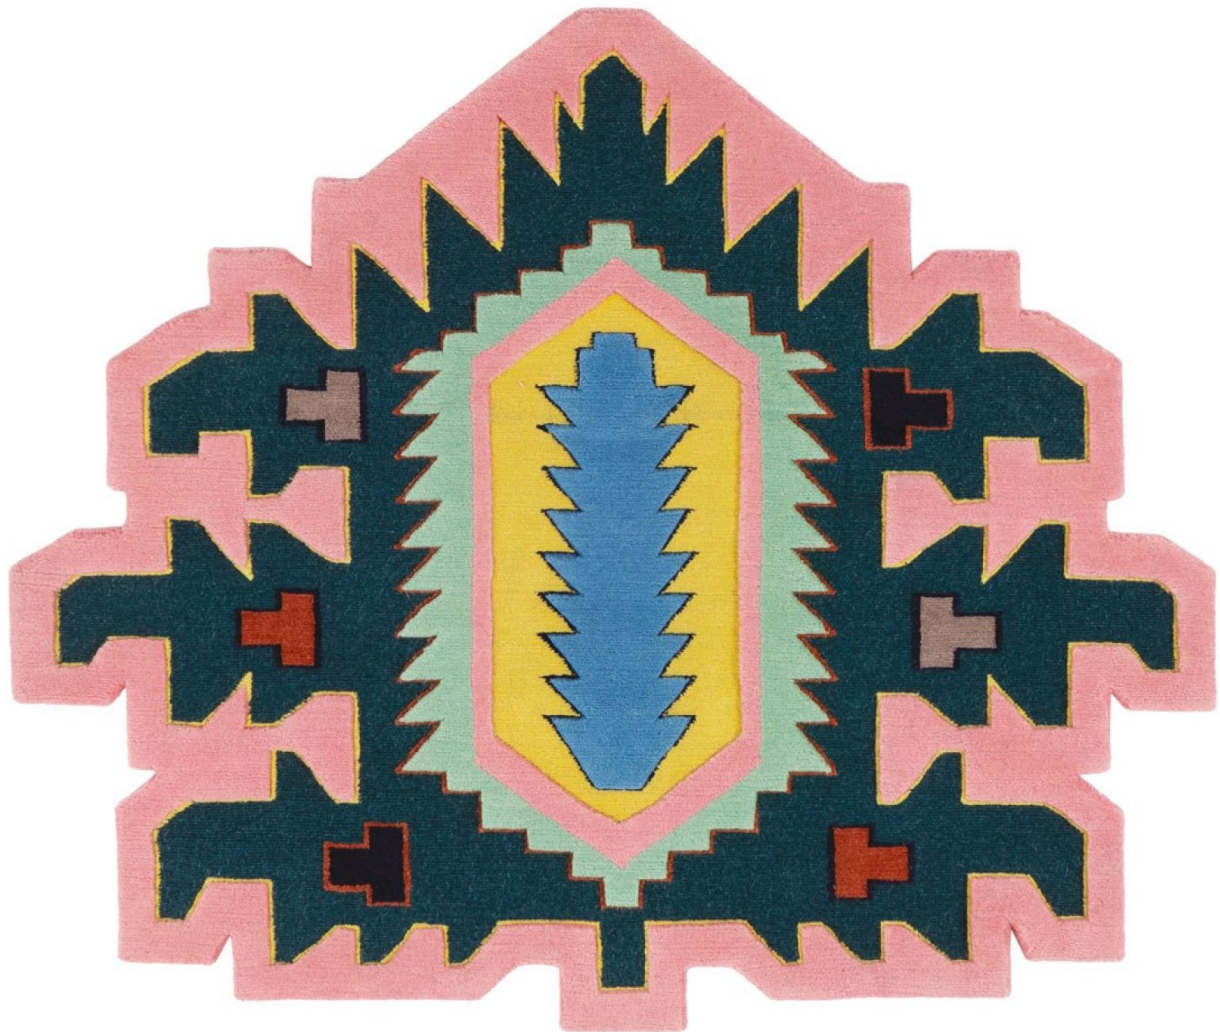

PALMETTE LAZER CANNON

RUG INVADERS COLLECTION

PALMETTE LAZER CANNON

RUG INVADERS COLLECTION

PALMETTE LAZER CANNON

RUG INVADERS COLLECTION

MODEL

Palmette Lazer Cannon
Lilla

Palmette Lazer Cannon
Pink

COLOR

Lilla

Pink

DIMENSIONS

135x115 cm

135x115 cm

MATERIALS