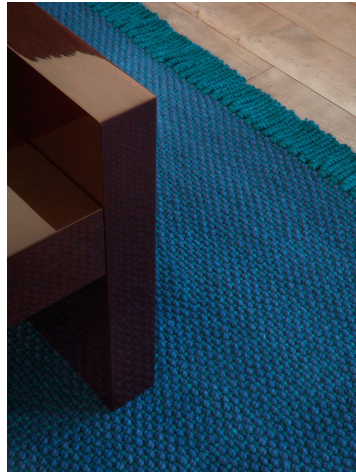

NIGHT MEDIUM

EVERYDAY COLLECTION

NIGHT MEDIUM

EVERYDAY COLLECTION

NIGHT MEDIUM

EVERYDAY COLLECTION

MODEL

Night midnight medium

COLOR

midnight

DIMENSIONS

200x300cm cm

MATERIALS

100% wool

QUALITY