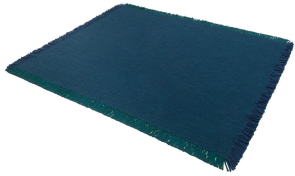

NIGHT MEDIUM

EVERYDAY COLLECTION

NIGHT MEDIUM

EVERYDAY COLLECTION

NIGHT MEDIUM

EVERYDAY COLLECTION

MODEL

Night midnight medium

COLOR

midnight

DIMENSIONS

200x300cm cm

MATERIALS

100% wool

QUALITY