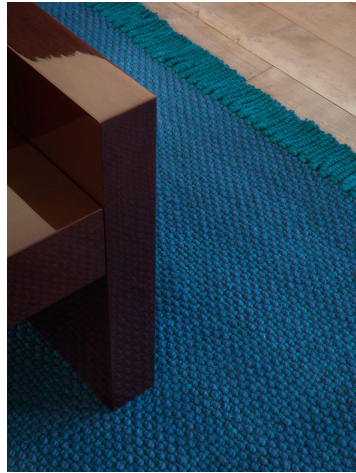

NIGHT MEDIUM

EVERYDAY COLLECTION

NIGHT MEDIUM

EVERYDAY COLLECTION

NIGHT MEDIUM

EVERYDAY COLLECTION

MODEL

Night midnight medium

COLOR

midnight

DIMENSIONS

230x300cm cm

MATERIALS

100% wool

QUALITY