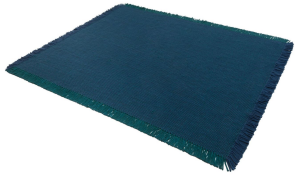

NIGHT MEDIUM

EVERYDAY COLLECTION

NIGHT MEDIUM

EVERYDAY COLLECTION

NIGHT MEDIUM

EVERYDAY COLLECTION

MODEL

Night midnight medium

COLOR

midnight

DIMENSIONS

230x300cm cm

MATERIALS

100% wool

QUALITY