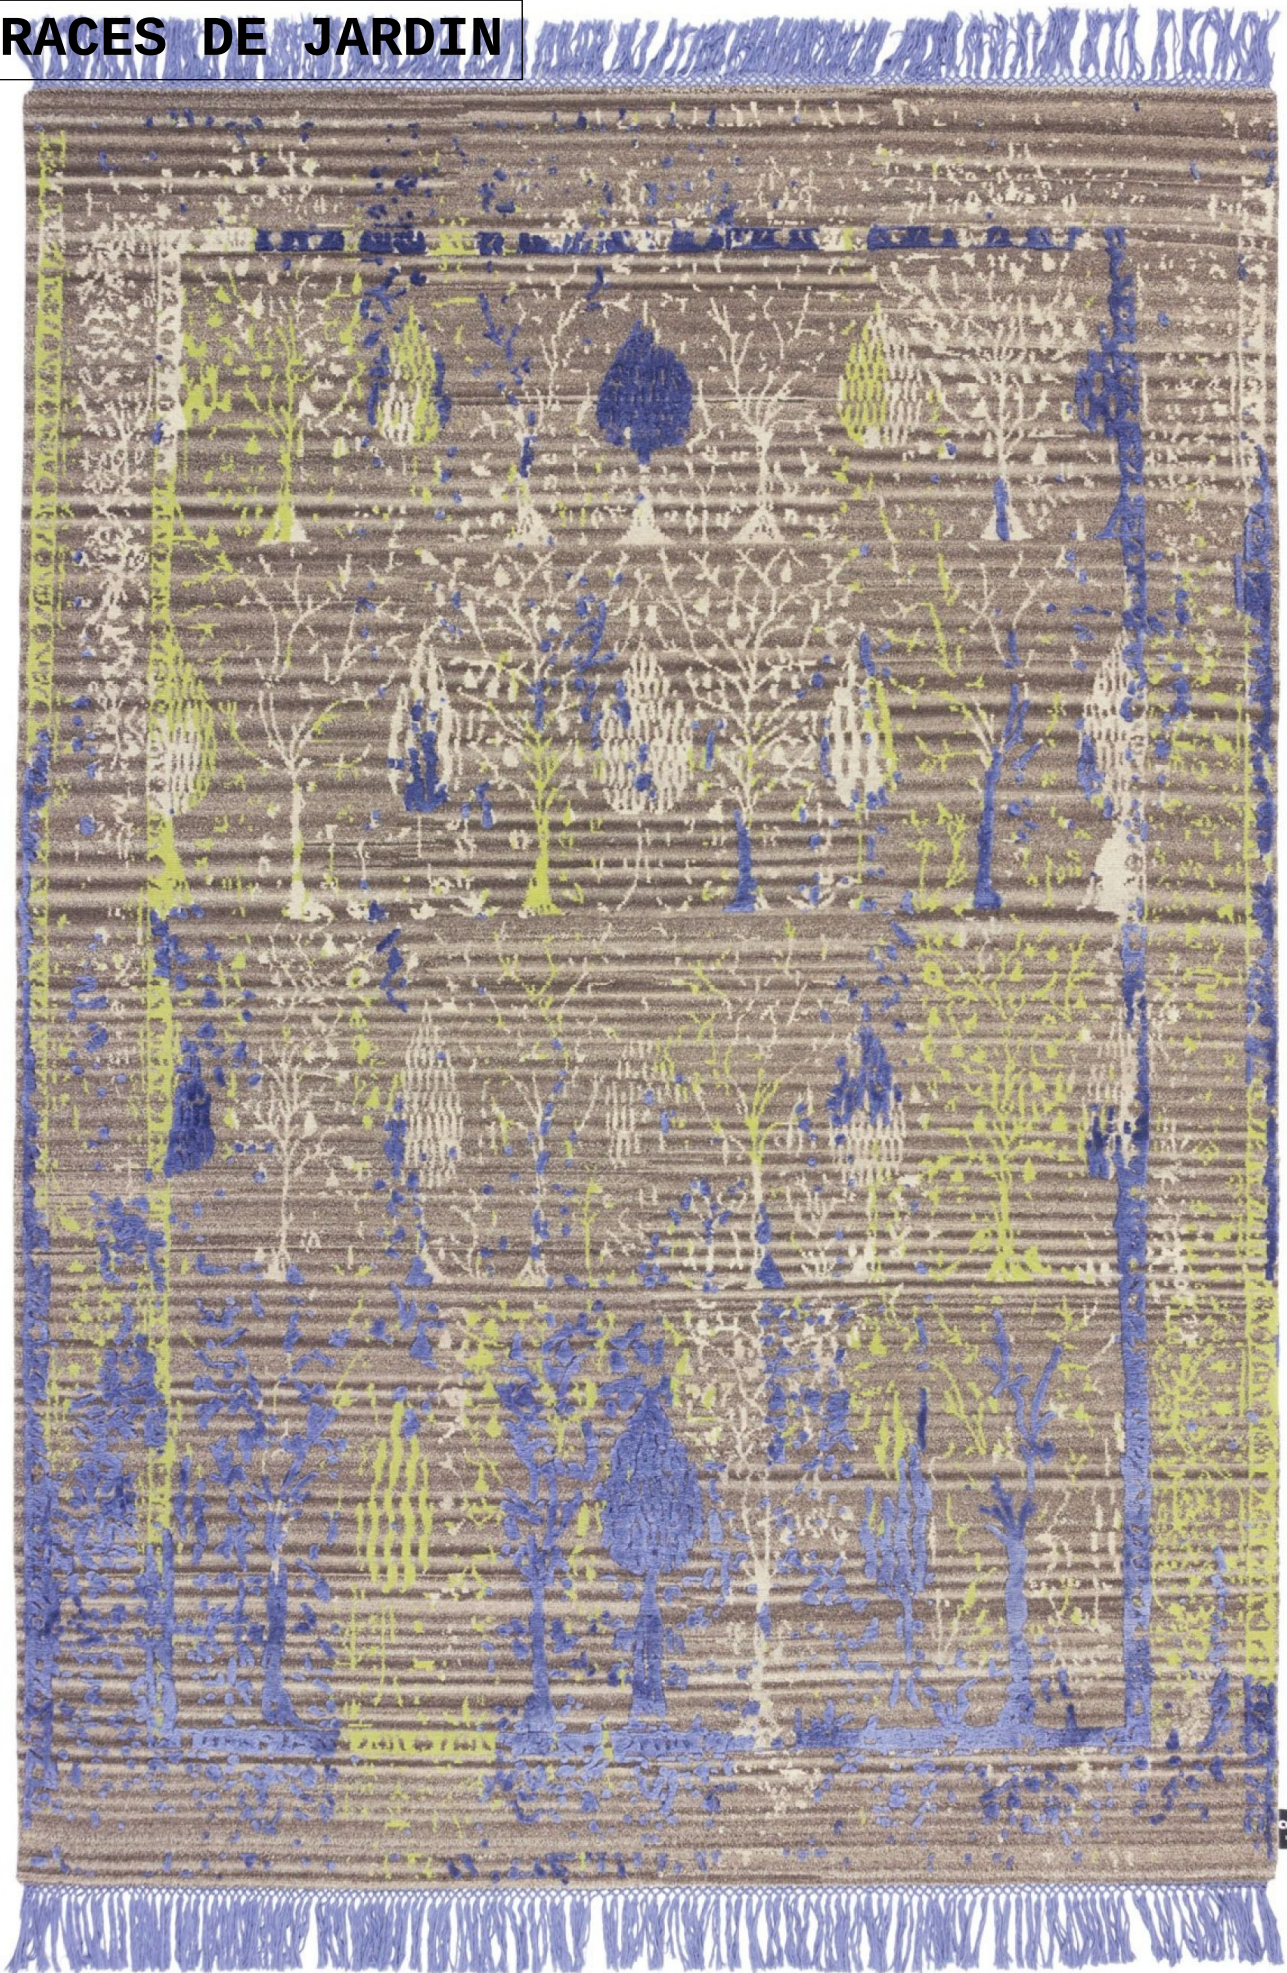

TRACES DE JARDIN

cc-tapis.
handmade rugs

TRACES DE JARDIN

TRACES DE JARDIN

MODEL

Traces de Jardin Dark Undyed

Traces de Jardin Light Sleek

Traces de Jardin Dark Copper

Traces de Jardin Dark Camo

Traces de Jardin Dark Rock

COLOR

Dark Undyed

Light Sleek

Dark Copper

Dark Camo

Dark Rock

DIMENSIONS

230x300 cm

230x300 cm

230x300 cm

230x300 cm

230x300 cm

MATERIALS

Himalayan wool and silk

TRACES DE JARDIN

MODEL

*Traces de Jardin Full
Sleek*

COLOR

Full Sleek

DIMENSIONS

230x300 cm

MATERIALS