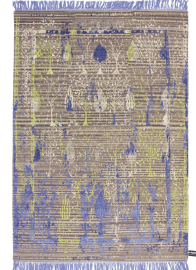

TRACES DE JARDIN

TRACES DE JARDIN

TRACES DE JARDIN

MODEL

Traces de Jardin Dark Undyed

Traces de Jardin Light Sleek

Traces de Jardin Dark Copper

Traces de Jardin Dark Camo

Traces de Jardin Dark Rock

COLOR

Dark Undyed

Light Sleek

Dark Copper

Dark Camo

Dark Rock

DIMENSIONS

230x300 cm

230x300 cm

230x300 cm

230x300 cm

230x300 cm

MATERIALS

Himalayan wool and silk

Himalayan wool and silk

MODEL

*Traces de Jardin Full
Sleek*

COLOR

Full Sleek

DIMENSIONS

230x300 cm

MATERIALS

Himalayan wool and silk