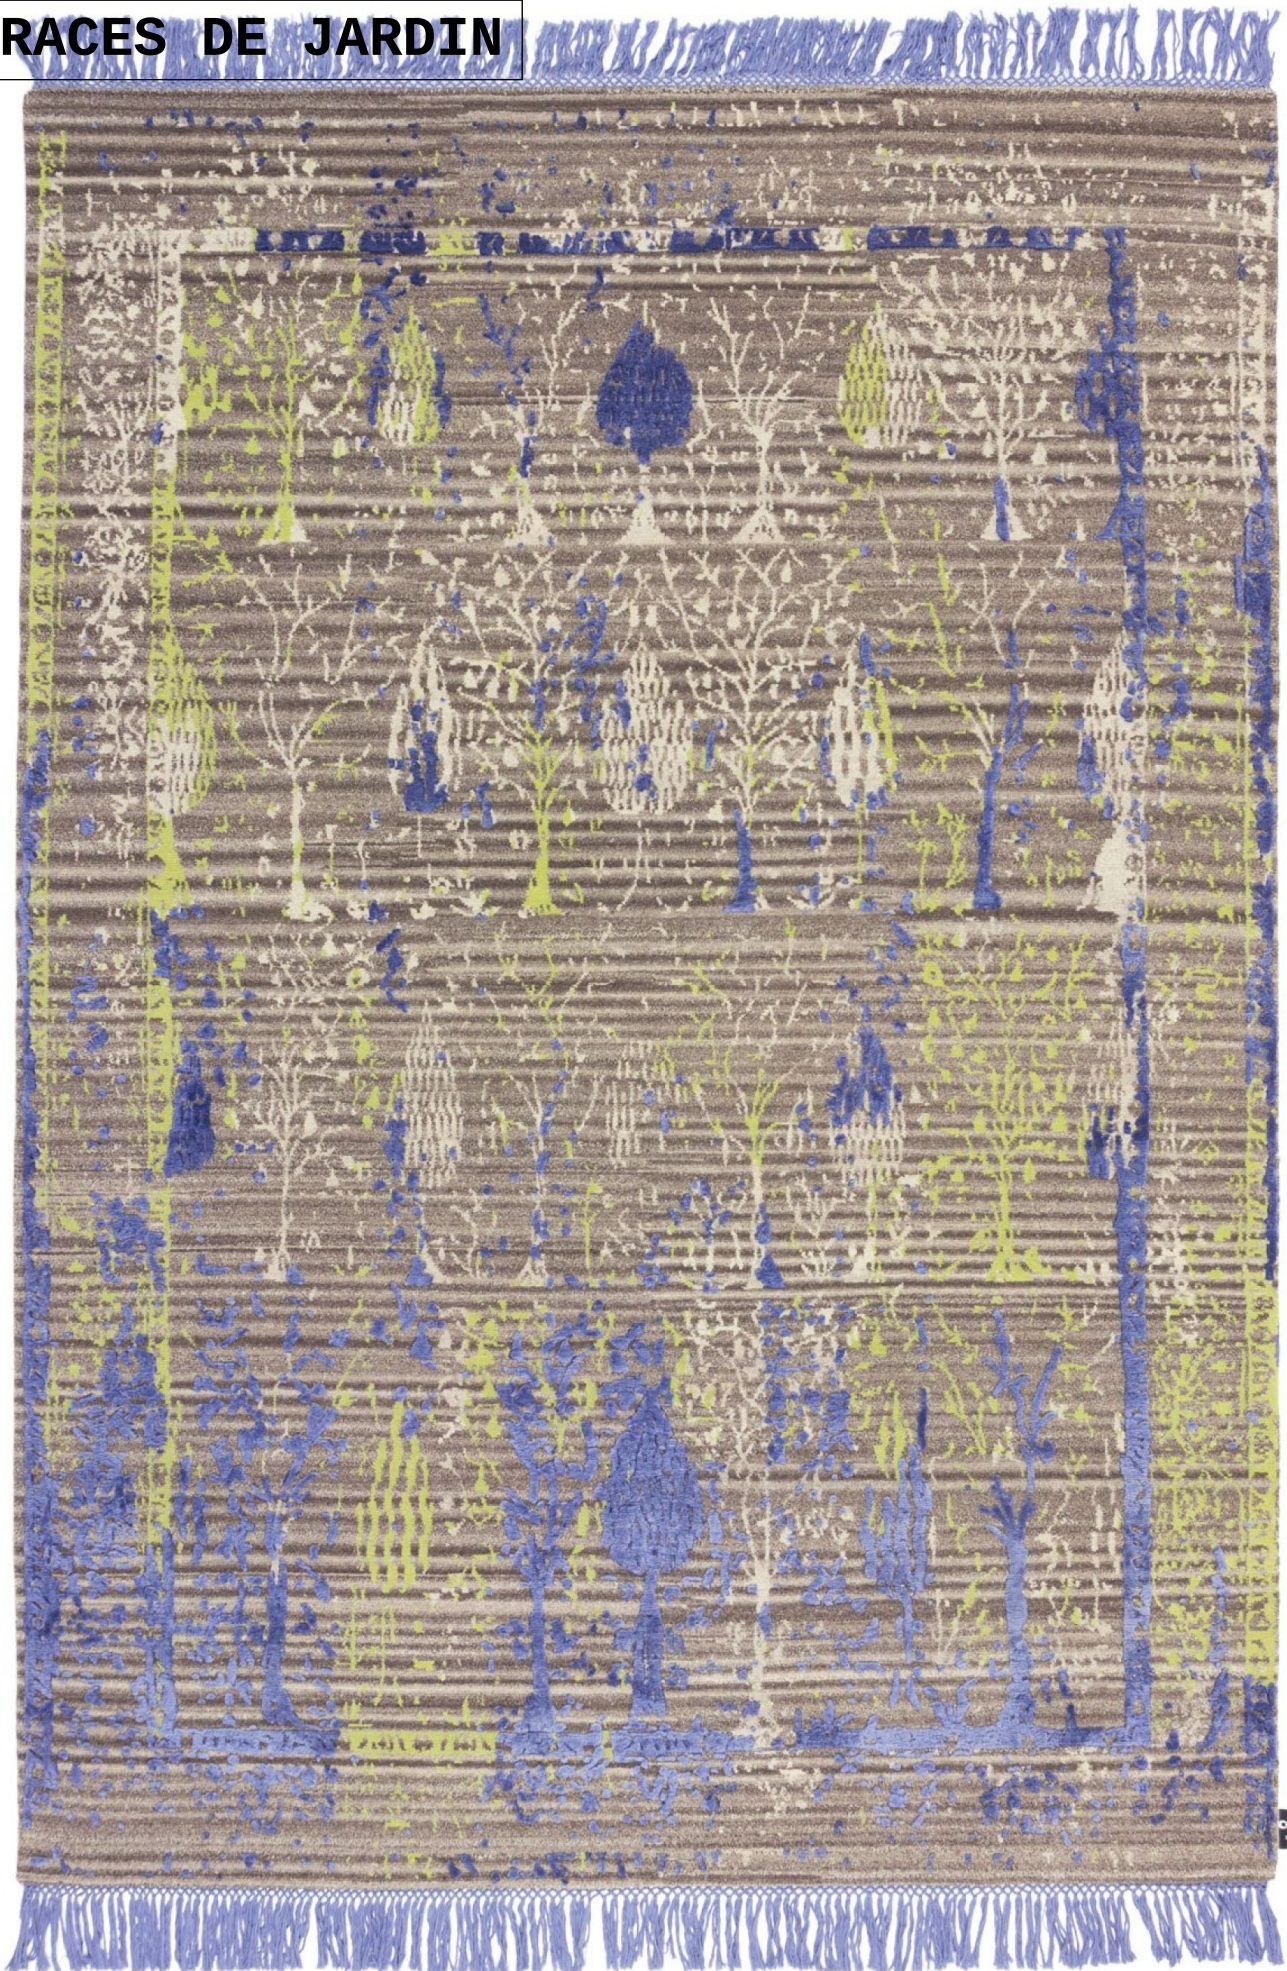

TRACES DE JARDIN

cc-tapis.
handmade rugs