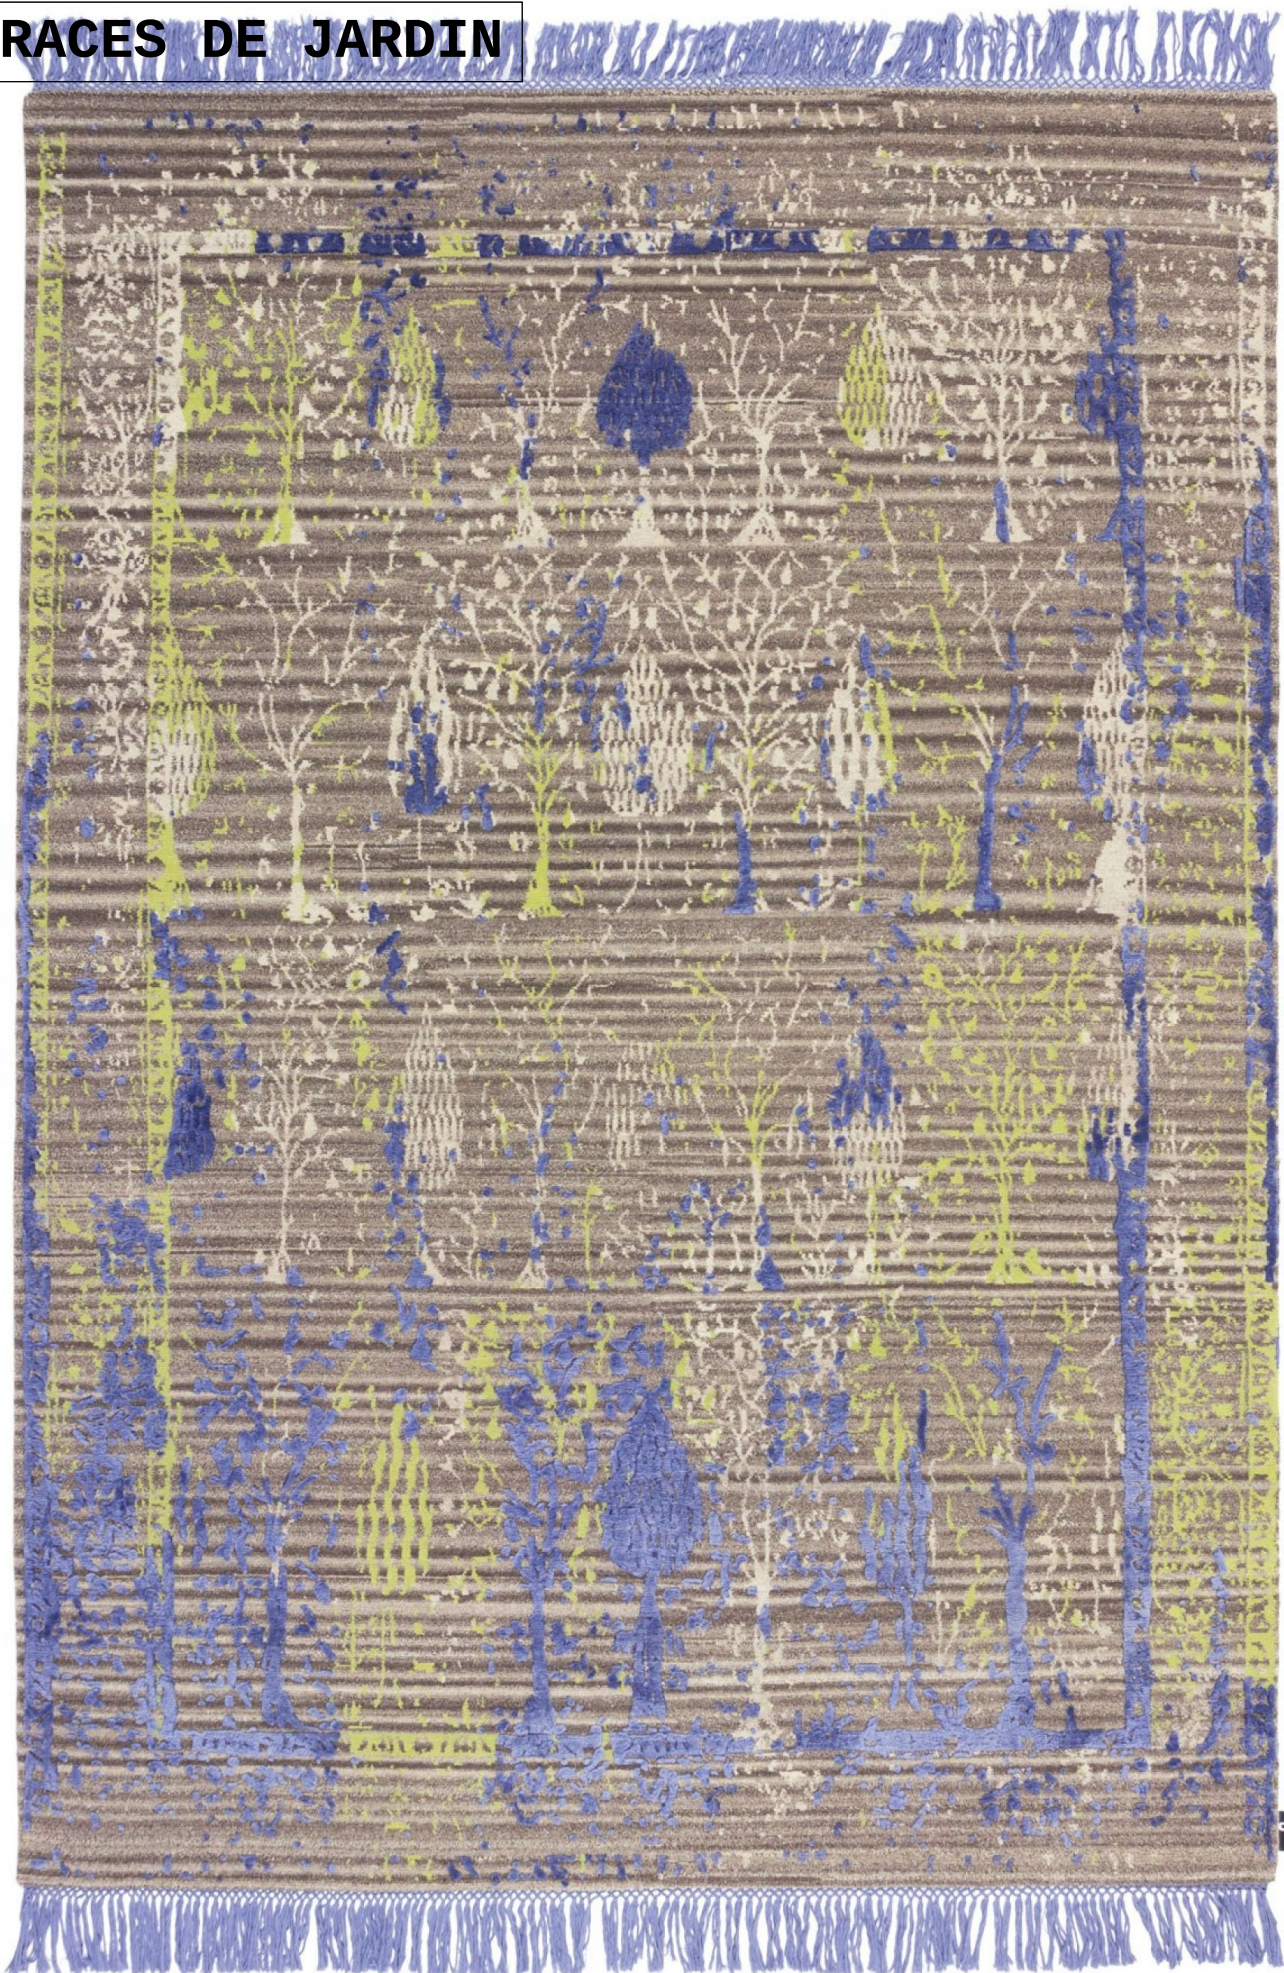

TRACES DE JARDIN

TRACES DE JARDIN

TRACES DE JARDIN

MODEL

Traces de Jardin Dark Undyed

Traces de Jardin Light Sleek

Traces de Jardin Dark Copper

Traces de Jardin Dark Camo

Traces de Jardin Dark Rock

COLOR

Dark Undyed

Light Sleek

Dark Copper

Dark Camo

Dark Rock

DIMENSIONS

230x300 cm

230x300 cm

230x300 cm

230x300 cm

230x300 cm

MATERIALS

Himalayan wool and silk

Himalayan wool and silk

MODEL

*Traces de Jardin Full
Sleek*

COLOR

Full Sleek

DIMENSIONS

230x300 cm

MATERIALS

Himalayan wool and silk