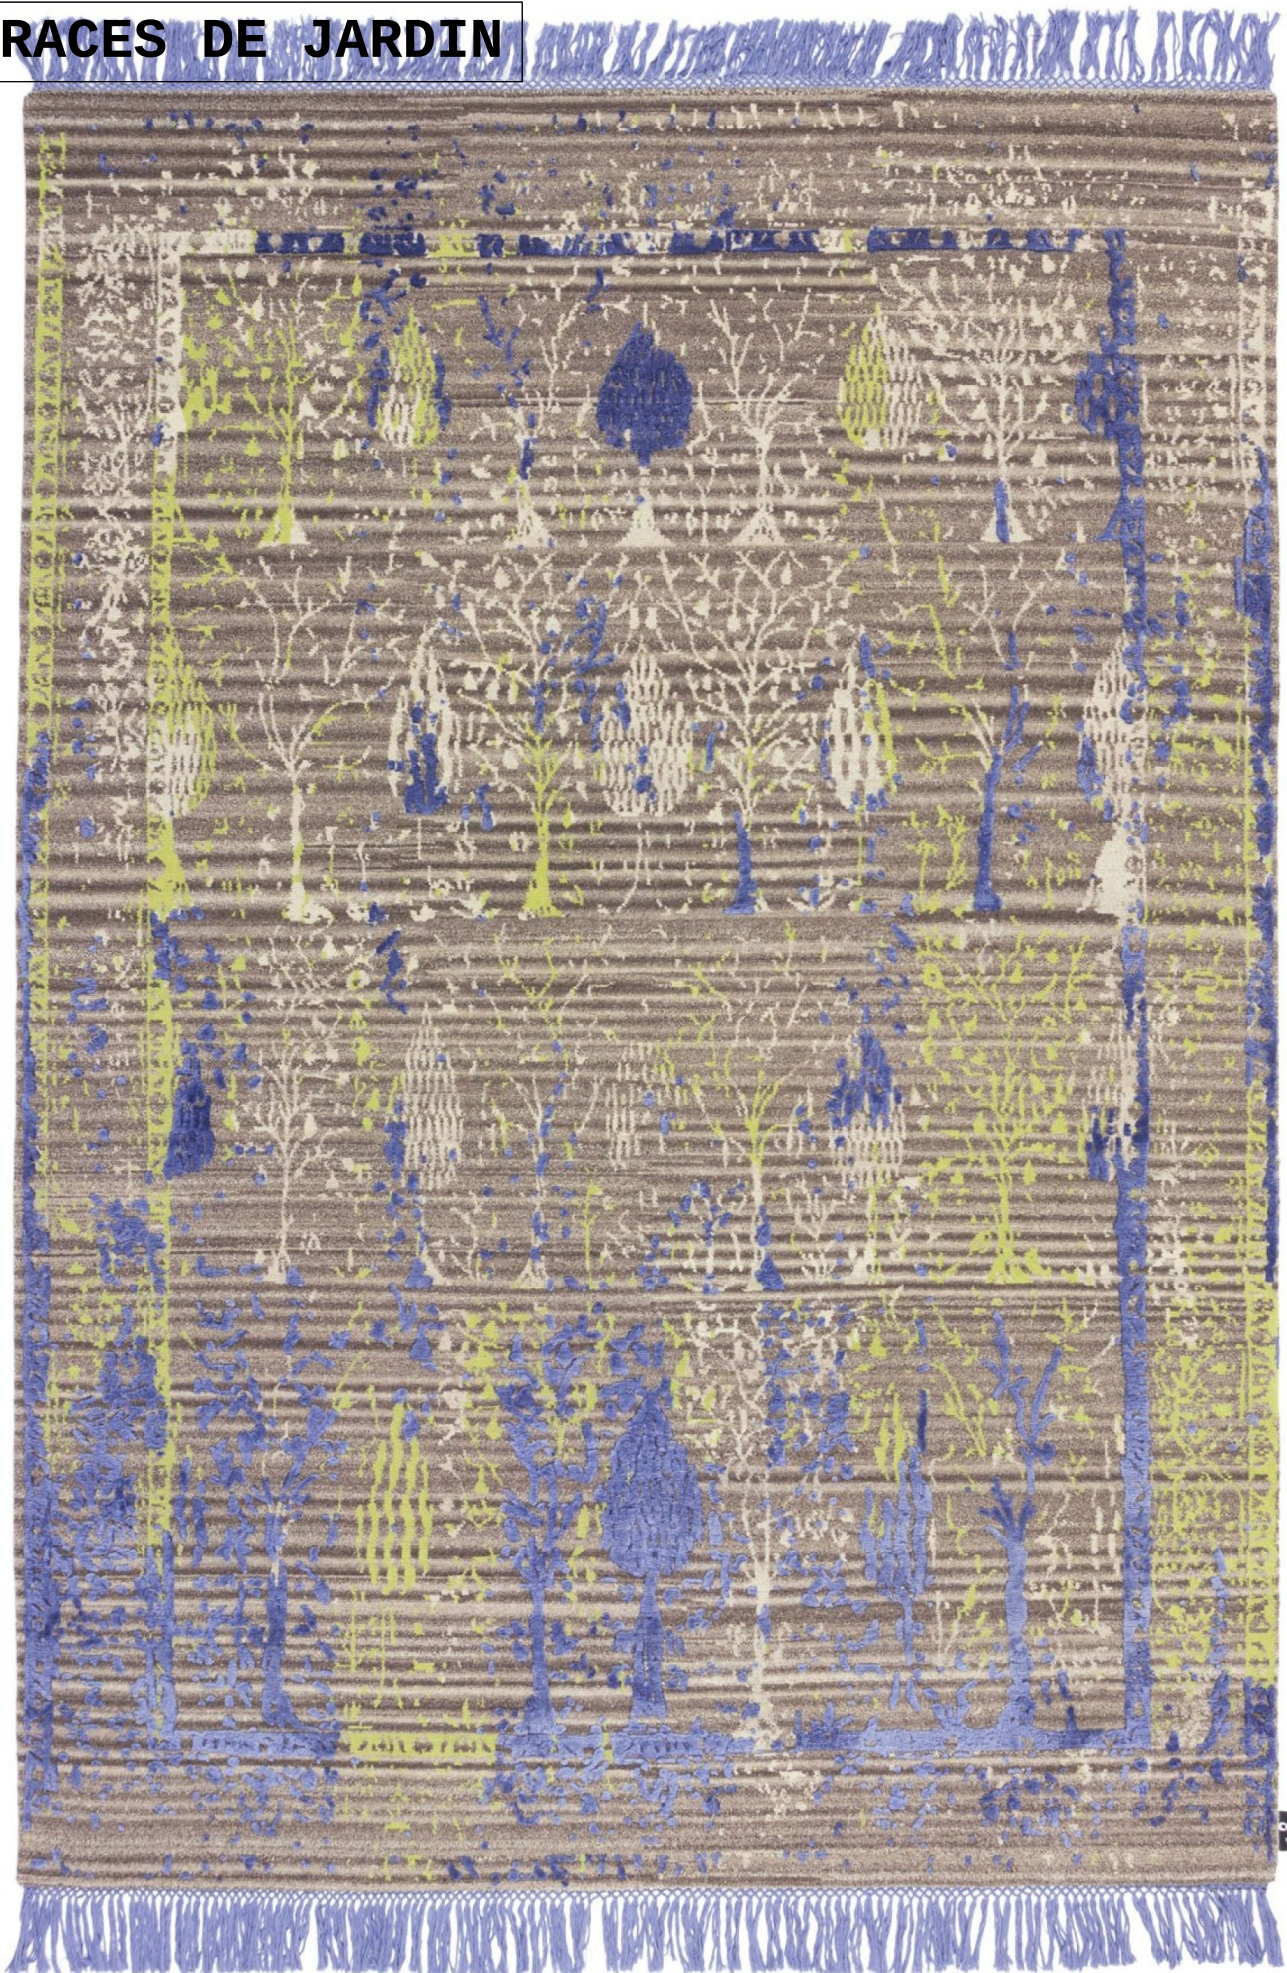

TRACES DE JARDIN

TRACES DE JARDIN

TRACES DE JARDIN

MODEL

Traces de Jardin Dark Undyed

Traces de Jardin Light Sleek

Traces de Jardin Dark Copper

Traces de Jardin Dark Camo

Traces de Jardin Dark Rock

COLOR

Dark Undyed

Light Sleek

Dark Copper

Dark Camo

Dark Rock

DIMENSIONS

230x300 cm

230x300 cm

230x300 cm

230x300 cm

230x300 cm

MATERIALS

Himalayan wool and silk

Himalayan wool and silk

MODEL

*Traces de Jardin Full
Sleek*

COLOR

Full Sleek

DIMENSIONS

230x300 cm

MATERIALS

Himalayan wool and silk