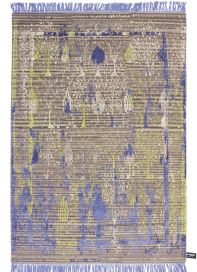

TRACES DE JARDIN

cc-tapis.
handmade rugs

TRACES DE JARDIN

TRACES DE JARDIN

MODEL

Traces de Jardin Dark Undyed

Traces de Jardin Light Sleek

Traces de Jardin Dark Copper

Traces de Jardin Dark Camo

Traces de Jardin Dark Rock

COLOR

Dark Undyed

Light Sleek

Dark Copper

Dark Camo

Dark Rock

DIMENSIONS

230x300 cm

230x300 cm

230x300 cm

230x300 cm

230x300 cm

MATERIALS

Himalayan wool and silk

TRACES DE JARDIN

MODEL

*Traces de Jardin Full
Sleek*

COLOR

Full Sleek

DIMENSIONS

230x300 cm

MATERIALS