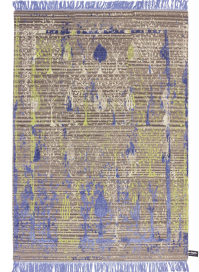

## MODEL

*Traces de Jardin Dark Undyed*

*Traces de Jardin Light Sleek*

*Traces de Jardin Dark Copper*

*Traces de Jardin Dark Camo*

*Traces de Jardin Dark Rock*

## COLOR

*Dark Undyed*

*Light Sleek*

*Dark Copper*

*Dark Camo*

*Dark Rock*