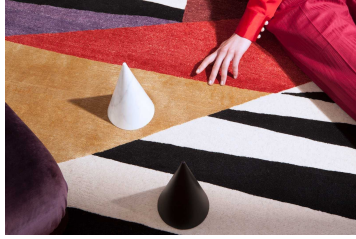

RAZOR

RAZOR

RAZOR

MODEL

Razor

COLOR

Standard

DIMENSIONS

230 x 300 cm

MATERIALS

himalayan wool and bamboo
silk pile

QUALITY

A (125.000 knots / sqm
approx.)

CUSTOMIZATION

Size and color