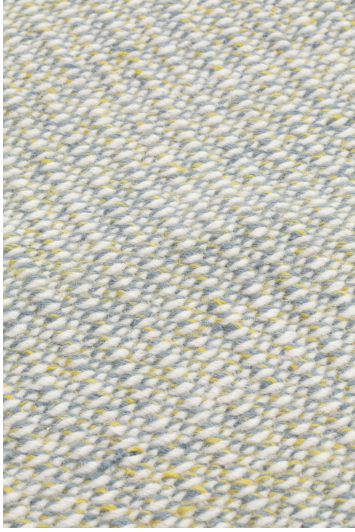

cc-tapis.

handmade rugs

SKY MEDIUM

EVERYDAY COLLECTION

SKY MEDIUM

EVERYDAY COLLECTION

SKY MEDIUM

EVERYDAY COLLECTION

MODEL

Sky medium

Sky medium

COLOR

Sunlight

Caramel

DIMENSIONS

230x300cm cm

230x300cm cm

MATERIALS

100% wool

100% wool

QUALITY