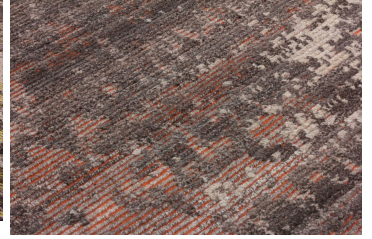

OLDIE DARK

OLDIE COLLECTION