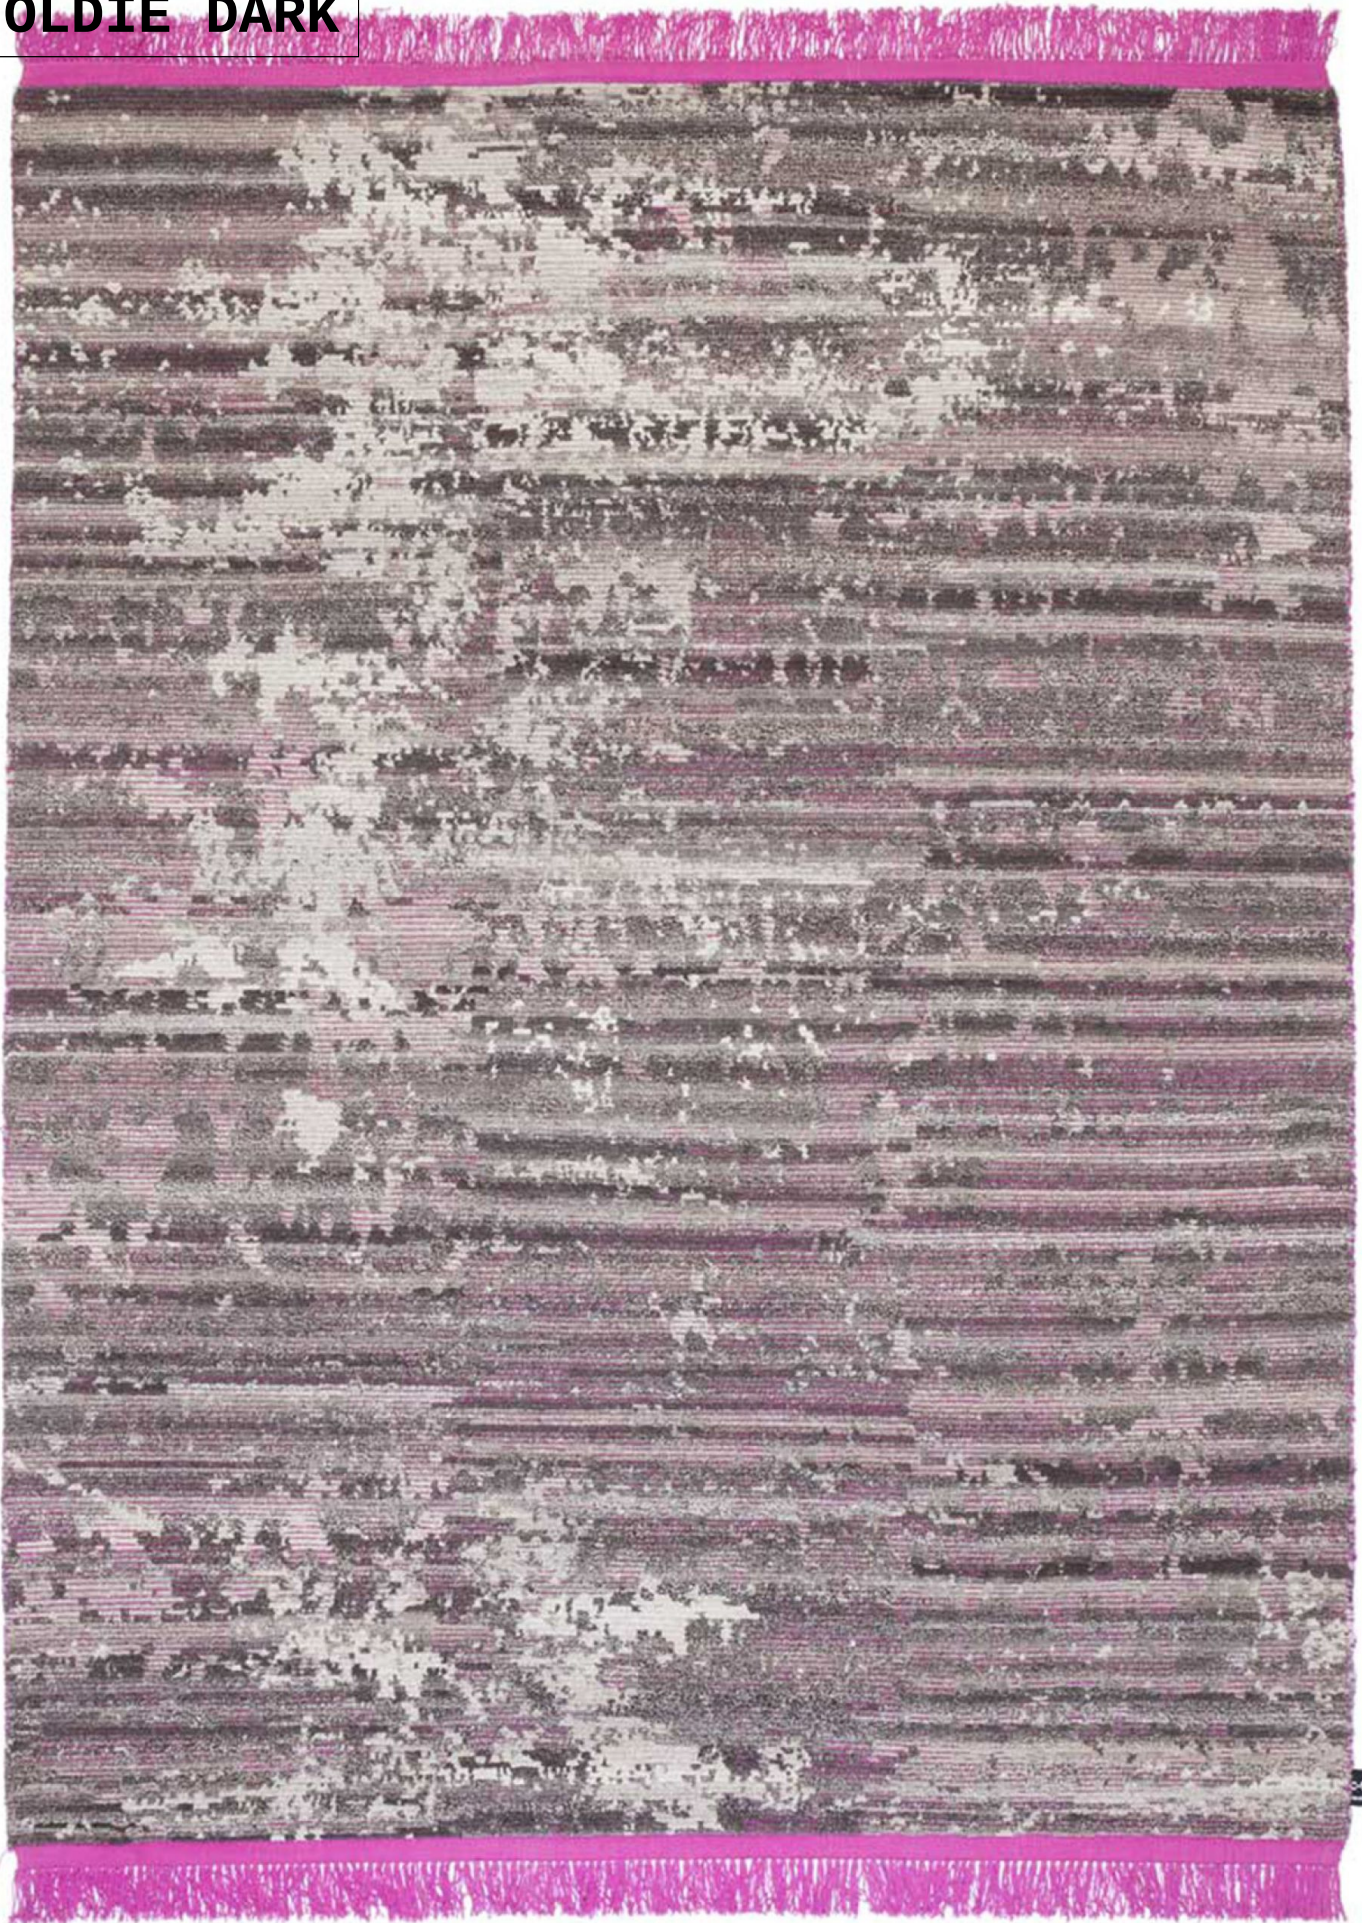

OLDIE DARK

OLDIE COLLECTION

cc-tapis.
handmade rugs