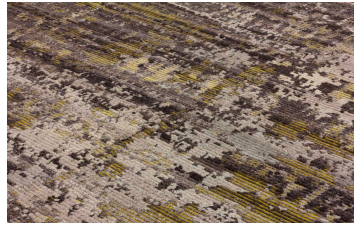

OLDIE DARK

OLDIE COLLECTION