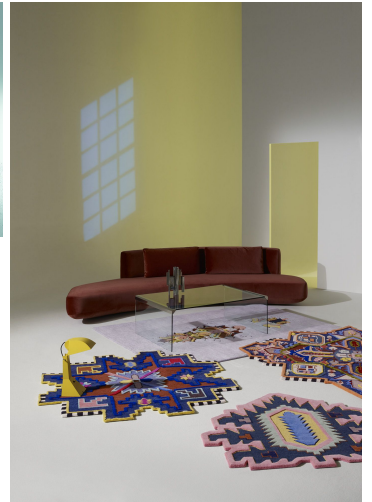

TABRIZ DESTROYER

RUG INVADERS COLLECTION

TABRIZ DESTROYER

RUG INVADERS COLLECTION

TABRIZ DESTROYER

RUG INVADERS COLLECTION

MODEL

*Tabriz Destroyer**Tabriz Destroyer Check*

COLOR

*Standard**Check*

DIMENSIONS

*220x230 cm**220 x 230 cm cm*

MATERIALS

*cotton weave, Himalayan wool and pure silk**cotton weave, Himalayan wool and pure silk*

QUALITY

*A+ (152.000 knots / sqm approx.)**A+ (152.000 knots / sqm approx.)*