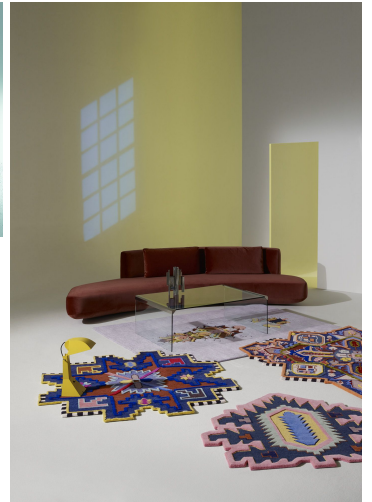

TABRIZ DESTROYER

RUG INVADERS COLLECTION

TABRIZ DESTROYER

RUG INVADERS COLLECTION

TABRIZ DESTROYER

RUG INVADERS COLLECTION

MODEL

Tabriz Destroyer

Tabriz Destroyer Check

COLOR

Standard

Check

DIMENSIONS

220x230 cm

220x230 cm

MATERIALS