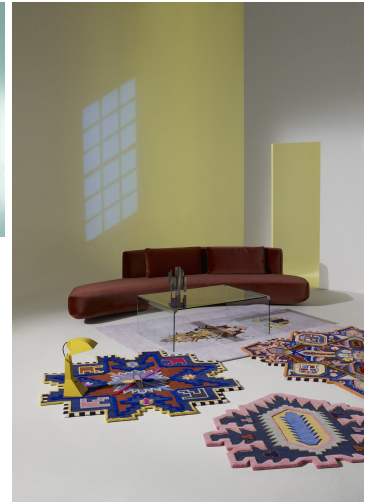

TABRIZ DESTROYER

RUG INVADERS COLLECTION

TABRIZ DESTROYER

RUG INVADERS COLLECTION

TABRIZ DESTROYER

RUG INVADERS COLLECTION

MODEL

*Tabriz Destroyer**Tabriz Destroyer Check*

COLOR

*Standard**Check*

DIMENSIONS

*220x230 cm**220x230 cm*

MATERIALS

*cotton weave, Himalayan wool and pure silk**cotton weave, Himalayan wool and pure silk*

QUALITY

*A+ (152.000 knots / sqm approx.)**A+ (152.000 knots / sqm approx.)*