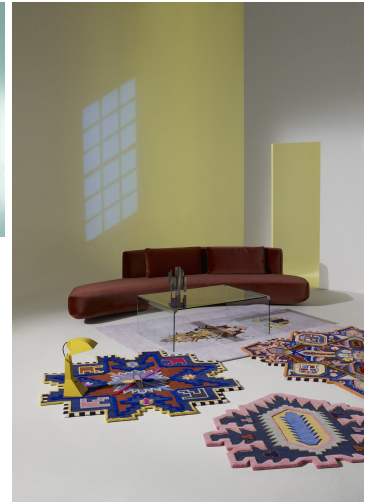

TABRIZ DESTROYER

RUG INVADERS COLLECTION

TABRIZ DESTROYER

RUG INVADERS COLLECTION

TABRIZ DESTROYER

RUG INVADERS COLLECTION

MODEL

*Tabriz Destroyer**Tabriz Destroyer Check*

COLOR

*Standard**Check*

DIMENSIONS

*220x230 cm**220 x 230 cm cm*

MATERIALS

*cotton weave, Himalayan wool and pure silk**cotton weave, Himalayan wool and pure silk*

QUALITY

*A+ (152.000 knots / sqm approx.)**A+ (152.000 knots / sqm approx.)*