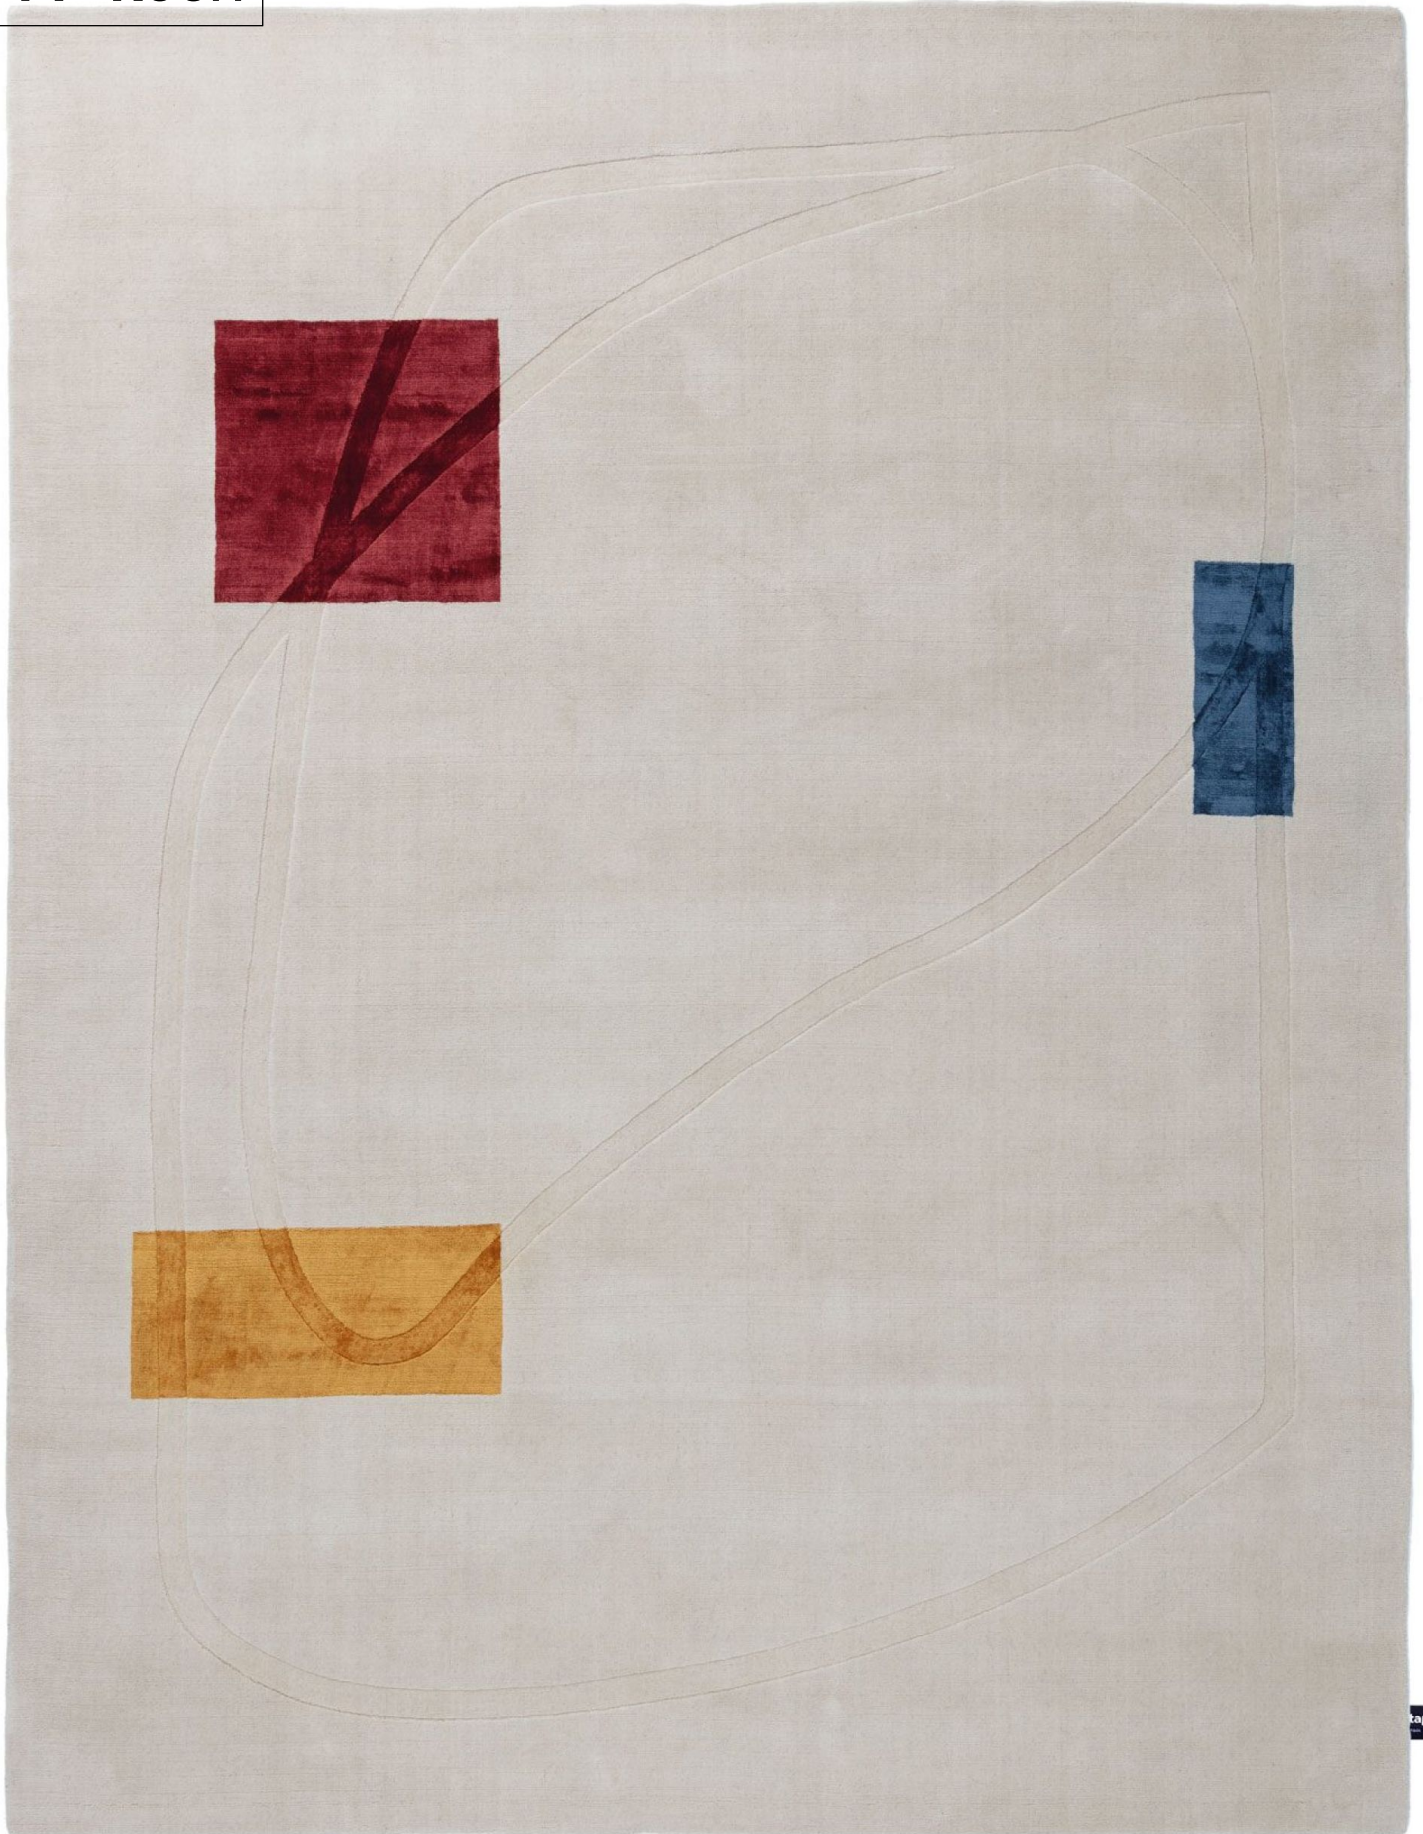

TV ROOM

**TV ROOM**

# TV ROOM

## DIMENSIONS

*230 x 300 cm cm*

## MATERIALS

*cotton weave, himalayan  
wool and bamboo silk pile*