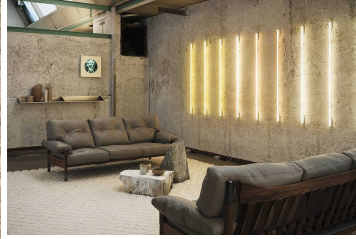

YETI

YETI COLLECTION