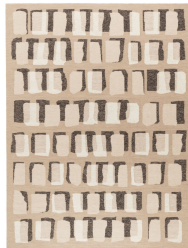

**TESSERA OVERLAY LARGE**

**TESSERA COLLECTION**  
*designed by Yabu Pushelberg*

**TESSERA OVERLAY LARGE**

**TESSERA COLLECTION**  
*designed by Yabu Pushelberg*

## COLOR

*Rust*

*Moka*

## DIMENSIONS

*300x400cm cm*

*300x400cm cm*