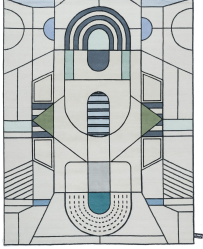

PITAGORA OUTLINE

PITAGORA OUTLINE

PITAGORA OUTLINE

MODEL

Pitagora Outline

COLOR

Black fringes

DIMENSIONS

230x300cm cm

MATERIALS

*cotton weave, himalayan
wool*

QUALITY

*A (125.000 knots/sqm
approx.)*

CUSTOMIZATION

Disabled