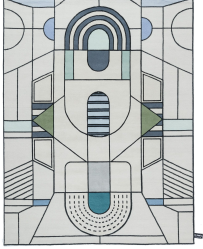

PITAGORA OUTLINE

MODEL

Pitagora Outline

COLOR

Black fringes

DIMENSIONS

230x300cm cm

MATERIALS

*cotton weave, himalayan
wool*

QUALITY

*A (125.000 knots/sqm
approx.)*