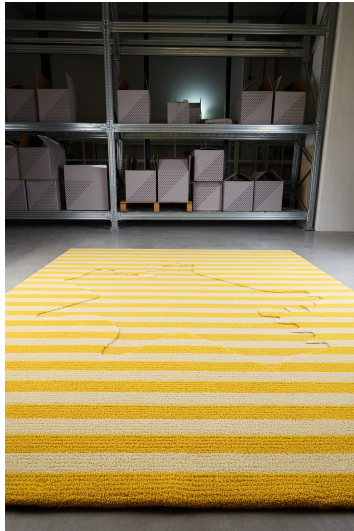

STELLATOP

SUNNEI X CC-TAPIS COLLECTION

designed by SUNNEI