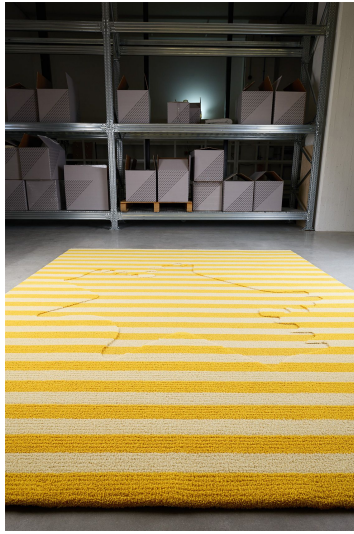

STELLATOP

SUNNEI X CC-TAPIS COLLECTION

designed by SUNNEI