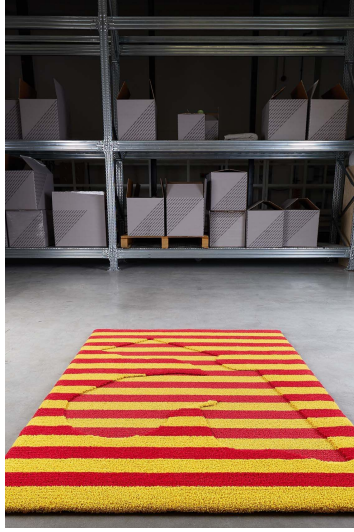

FARFALLATEE

SUNNEI X CC-TAPIS COLLECTION

designed by SUNNEI