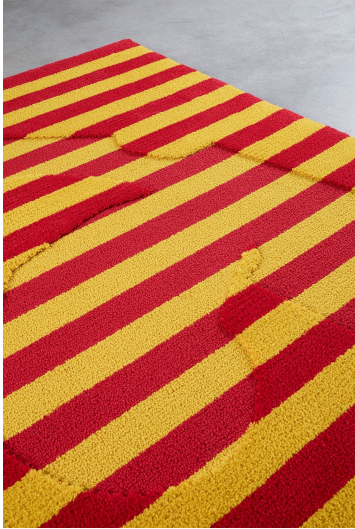

FARFALLATEE

SUNNEI X CC-TAPIS COLLECTION

designed by SUNNEI

FARFALLATEE

SUNNEI X CC-TAPIS COLLECTION

designed by SUNNEI

FARFALLATEE

SUNNEI X CC-TAPIS COLLECTION

designed by SUNNEI

MODEL

FARFALLATEE

COLOR

DIMENSIONS

110x169cm cm

MATERIALS

100% ECONYL® yarn