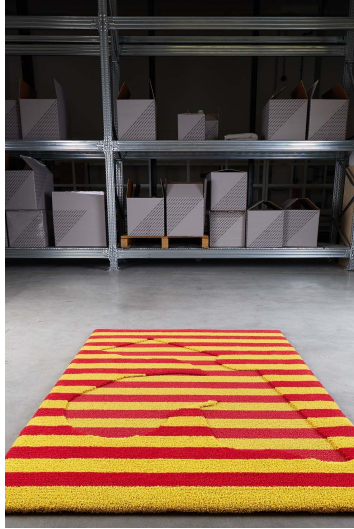

FARFALLATEE

SUNNEI X CC-TAPIS COLLECTION

designed by SUNNEI