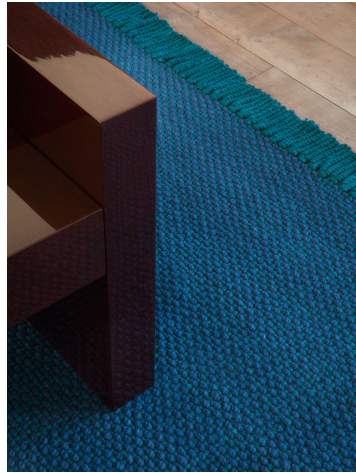

NIGHT LARGE

EVERYDAY COLLECTION

NIGHT LARGE

EVERYDAY COLLECTION

NIGHT LARGE

EVERYDAY COLLECTION

MODEL

Night midnight large

COLOR

midnight

DIMENSIONS

300x400cm cm

MATERIALS

100% wool

QUALITY