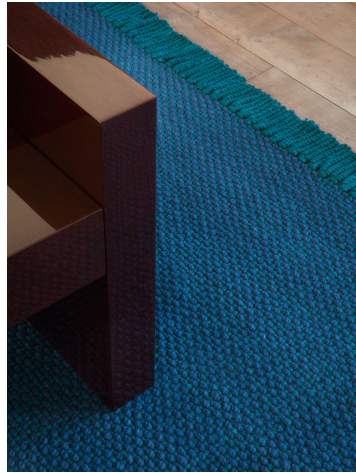

NIGHT LARGE

EVERYDAY COLLECTION