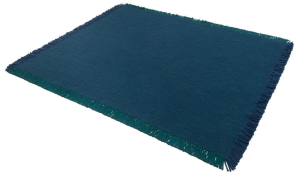

cc-tapis.

handmade rugs

NIGHT LARGE

EVERYDAY COLLECTION

NIGHT LARGE

EVERYDAY COLLECTION

NIGHT LARGE

EVERYDAY COLLECTION

MODEL

Night midnight large

COLOR

midnight

DIMENSIONS

300x400cm cm

MATERIALS

100% wool